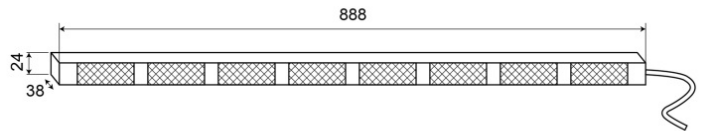

# LED TRAFFIC ADVISORS

TRAFLED8-OCC

LED traffic advisor | 8 modules | 12-24V | amber/white

EAN: 5414184002371

## Specifications

Characteristics	With 2+2 white warning tips	Number of flash patterns	20 warning +11 arrow
Color	Amber/white	Number of modules	8
Colour of lens	Clear	Operating voltage	12V - 24V
Connection	Open cable ends	Operation temperature	-30°C / +65°C
Dimensions	888 mm x 38 mm x 24 mm	Supplied with	Control box, universal mounting brackets, cables, manual
EMC	EMC R10	To be ordered by	1
EMC R10	Yes	Watt	24,40 Watt
IP-degree	IP67	Weight (kg)	2,800 Kg
Length of cable (m)	15 m	With warning tips	White
Light source	LED		
Mounting	Surface mount		
Number of LEDs	8x3		