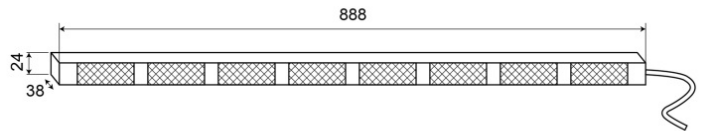

LED TRAFFIC ADVISORS

TRAFLED8-OCC

LED traffic advisor | 8 modules | 12-24V | amber/white

EAN: 5414184002371

Specifications

Characteristics	With 2+2 white warning tips	Number of flash patterns	20 warning +11 arrow
Color	Amber/white	Number of modules	8
Colour of lens	Clear	Operating voltage	12V - 24V
Connection	Open cable ends	Operation temperature	-30°C / +65°C
Dimensions	888 mm x 38 mm x 24 mm	Supplied with	Control box, universal mounting brackets, cables, manual
EMC	EMC R10	To be ordered by	1
EMC R10	Yes	Watt	24,40 Watt
IP-degree	IP67	Weight (kg)	2,800 Kg
Length of cable (m)	15 m	With warning tips	White
Light source	LED		
Mounting	Surface mount		
Number of LEDs	8x3		