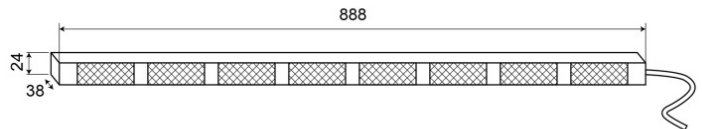

LED TRAFFIC ADVISORS

TRAFLED8-00

LED traffic advisor | 8 modules | 12-24V | amber/amber

EAN: 5414184002364

Specifications

Characteristics	With amber warning tips	Mounting	Surface mount
Color	Amber/Amber	Number of LEDs	8x3
Colour of lens	Clear	Number of flash patterns	20 warning +11 arrow
Connection	Open cable ends	Number of modules	8
Dimensions	888 mm x 38 mm x 24 mm	Operating voltage	12V - 24V
EMC	EMC R10	Operation temperature	-30°C / +65°C
EMC R10	Yes	Supplied with	Control box, universal mounting brackets, cables, manual
IP-degree	IP67	To be ordered by	1
Length of cable (m)	15 m	Watt	24,40 Watt
Light source	LED	Weight (kg)	2,800 Kg