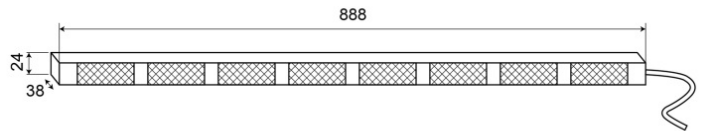

LED TRAFFIC ADVISORS

TRAFLED8-00

LED traffic advisor | 8 modules | 12-24V | amber/amber

EAN: 5414184002364

Specifications

Characteristics	With amber warning tips	Mounting	Surface mount
Color	Amber/Amber	Number of LEDs	8x3
Colour of lens	Clear	Number of flash patterns	20 warning +11 arrow
Connection	Open cable ends	Number of modules	8
Dimensions	888 mm x 38 mm x 24 mm	Operating voltage	12V - 24V
EMC	EMC R10	Operation temperature	-30°C / +65°C
EMC R10	Yes	Supplied with	Control box, universal mounting brackets, cables, manual
IP-degree	IP67	To be ordered by	1
Length of cable (m)	15 m	Watt	24,40 Watt
Light source	LED	Weight (kg)	2,800 Kg