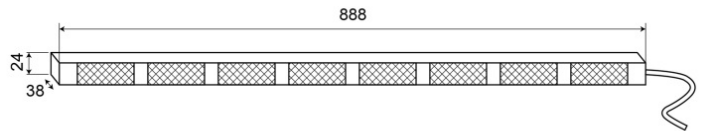

# LED TRAFFIC ADVISORS

TRAFLED8-00

LED traffic advisor | 8 modules | 12-24V | amber/amber

EAN: 5414184002364

## Specifications

|                     |                         |                          |  |
|---------------------|-------------------------|--------------------------|--|
| Characteristics     | With amber warning tips | Mounting                 | Surface mount  |
| Color               | Amber/Amber             | Number of LEDs           | 8x3  |
| Colour of lens      | Clear                   | Number of flash patterns | 20 warning +11 arrow                                     |
| Connection          | Open cable ends         | Number of modules        | 8  |
| Dimensions          | 888 mm x 38 mm x 24 mm  | Operating voltage        | 12V - 24V  |
| EMC                 | EMC R10                 | Operation temperature    | -30°C / +65°C  |
| EMC R10             | Yes                     | Supplied with            | Control box, universal mounting brackets, cables, manual |
| IP-degree           | IP67                    | To be ordered by         | 1  |
| Length of cable (m) | 15 m                    | Watt                     | 24,40 Watt   |
| Light source        | LED                     | Weight (kg)              | 2,800 Kg   |