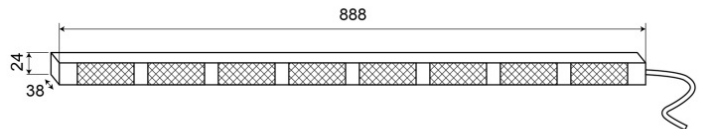

LED TRAFFIC ADVISORS

TRAFLED8-OR

LED traffic advisor | 8 modules | 12-24V | amber/red

EAN: 5414184002340

Specifications

Characteristics	With red warning tips	Number of flash patterns	20 warning +11 arrow
Color	Amber/red	Number of modules	8
Colour of lens	Clear	Operating voltage	12V - 24V
Connection	Open cable ends	Operation temperature	-30°C / +65°C
Dimensions	888 mm x 38 mm x 24 mm	Supplied with	Control box, universal mounting brackets, cables, manual
EMC	EMC R10	To be ordered by	1
EMC R10	Yes	Watt	24,40 Watt
IP-degree	IP67	Weight (kg)	2,800 Kg
Length of cable (m)	15 m	With warning tips	Red
Light source	LED		
Mounting	Surface mount		
Number of LEDs	8x3		