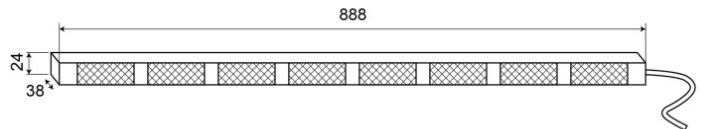

LED TRAFFIC ADVISORS

TRAFLED8-OR

LED traffic advisor | 8 modules | 12-24V | amber/red

EAN: 5414184002340

Specifications

Characteristics	With red warning tips	Number of flash patterns	20 warning +11 arrow
Color	Amber/red	Number of modules	8
Colour of lens	Clear	Operating voltage	12V - 24V
Connection	Open cable ends	Operation temperature	-30°C / +65°C
Dimensions	888 mm x 38 mm x 24 mm	Supplied with	Control box, universal mounting brackets, cables, manual
EMC	EMC R10	To be ordered by	1
EMC R10	Yes	Watt	24,40 Watt
IP-degree	IP67	Weight (kg)	2,800 Kg
Length of cable (m)	15 m	With warning tips	Red
Light source	LED		
Mounting	Surface mount		
Number of LEDs	8x3		