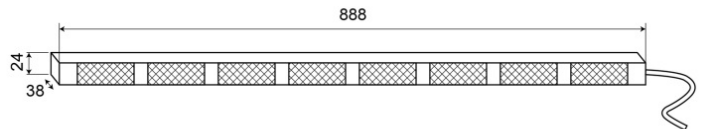

LED TRAFFIC ADVISORS

TRAFLED8-ORR

LED traffic advisor | 8 modules | 12-24V | amber/red

EAN: 5414184002333

Specifications

Characteristics	With 2+2 red warning tips	Number of flash patterns	20 warning +11 arrow
Color	Amber/red	Number of modules	8
Colour of lens	Clear	Operating voltage	12V - 24V
Connection	Open cable ends	Operation temperature	-30°C / +65°C
Dimensions	888 mm x 38 mm x 24 mm	Supplied with	Control box, universal mounting brackets, cables, manual
EMC	EMC R10	To be ordered by	1
EMC R10	Yes	Watt	24,40 Watt
IP-degree	IP67	Weight (kg)	2,800 Kg
Length of cable (m)	15 m	With warning tips	Red
Light source	LED		
Mounting	Surface mount		
Number of LEDs	8x3		