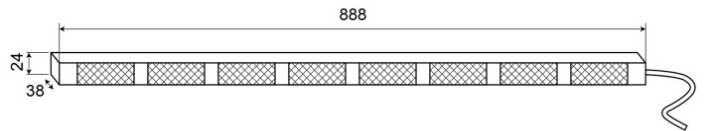

# LED TRAFFIC ADVISORS

TRAFLED8-ORR

LED traffic advisor | 8 modules | 12-24V | amber/red

EAN: 5414184002333

## Specifications

Characteristics	With 2+2 red warning tips	Number of flash patterns	20 warning +11 arrow
Color	Amber/red	Number of modules	8
Colour of lens	Clear	Operating voltage	12V - 24V
Connection	Open cable ends	Operation temperature	-30°C / +65°C
Dimensions	888 mm x 38 mm x 24 mm	Supplied with	Control box, universal mounting brackets, cables, manual
EMC	EMC R10	To be ordered by	1
EMC R10	Yes	Watt	24,40 Watt
IP-degree	IP67	Weight (kg)	2,800 Kg
Length of cable (m)	15 m	With warning tips	Red
Light source	LED		
Mounting	Surface mount		
Number of LEDs	8x3		