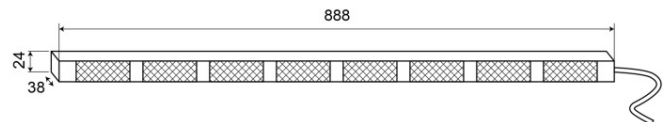

LED TRAFFIC ADVISORS

TRAFLED8-ORR

LED traffic advisor | 8 modules | 12-24V | amber/red

EAN: 5414184002333

Specifications

Characteristics	With 2+2 red warning tips
Color	Amber/red
Colour of lens	Clear
Connection	Open cable ends
Dimensions	888 mm x 38 mm x 24 mm
EMC	EMC R10
EMC R10	Yes
IP-degree	IP67
Length of cable (m)	15 m
Light source	LED
Mounting	Surface mount
Number of LEDs	8x3

Number of flash patterns	20 warning +11 arrow
Number of modules	8
Operating voltage	12V - 24V
Operation temperature	-30°C / +65°C
Supplied with	Control box, universal mounting brackets, cables, manual
To be ordered by	1
Watt	24,40 Watt
Weight (kg)	2,8 Kg
With warning tips	Red