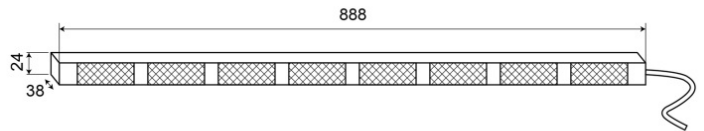

LED TRAFFIC ADVISORS

TRAFLED8-ORR

LED traffic advisor | 8 modules | 12-24V | amber/red

EAN: 5414184002333

Specifications

Characteristics	With 2+2 red warning tips	Number of flash patterns	20 warning +11 arrow
Color	Amber/red	Number of modules	8
Colour of lens	Clear	Operating voltage	12V - 24V
Connection	Open cable ends	Operation temperature	-30°C / +65°C
Dimensions	888 mm x 38 mm x 24 mm	Supplied with	Control box, universal mounting brackets, cables, manual
EMC	EMC R10	To be ordered by	1
EMC R10	Yes	Watt	24,40 Watt
IP-degree	IP67	Weight (kg)	2,800 Kg
Length of cable (m)	15 m	With warning tips	Red
Light source	LED		
Mounting	Surface mount		
Number of LEDs	8x3		