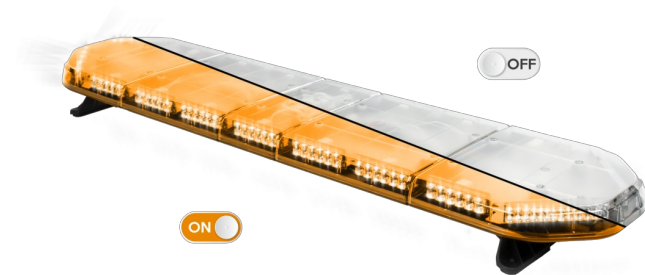

LED LIGHTBARS

LEG139012

LEGION LED lightbar | 139 cm | amber | 12V

EAN: 5414184002975

Specifications

Characteristics	Without control box, no roof connector
Color	Amber
Colour of lens	Clear
Connection	Open cable ends
Current draw Amp	17 Amp
Dimensions	1387 mm x 331 mm x 59 mm (without mounting brackets)
Directional arrow	Yes, at the back side
ECE R65 Class 2	Yes
EMC	EMC R10
EMC R10	Yes
Length of cable (m)	4,50 m
Length range	LARGE (131 - 150 cm)

Light source	LED
Mounting	Fixed
Number of LEDs	132
Operating voltage	12V
Packing	Brown box with label
Roof connector	No, but possible as an option
Series	Legion
Supplied with	Cable, universal mounting brackets, manual
To be ordered by	1
Waterproof	Yes
Weight (kg)	15,600 Kg