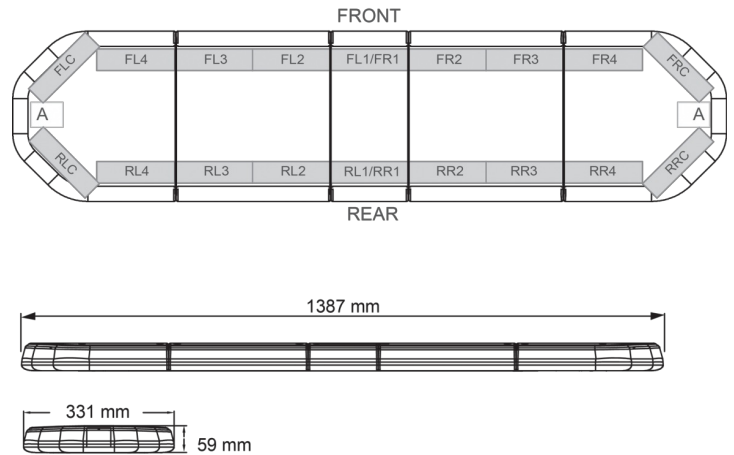

LED LIGHTBARS

LEG139012

LEGION LED lightbar | 139 cm | amber | 12V

EAN: 5414184002975

Specifications

Characteristics	Without control box, no roof connector
Color	Amber
Colour of lens	Clear
Connection	Open cable ends
Current draw Amp	17 Amp
Dimensions	1387 mm x 331 mm x 59 mm (without mounting brackets)
Directional arrow	Yes, at the back side
ECE R65 Class 2	Yes
EMC	EMC R10
EMC R10	Yes
Length	LARGE (131 - 150 cm)
Length of cable (m)	4,50 m

Light source	LED
Mounting	Fixed
Number of LEDs	132
Operating voltage	12V
Packing	Brown box with label
Roof connector	No, but possible as an option
Series	Legion
Supplied with	Cable, universal mounting brackets, manual
To be ordered by	1
Waterproof	Yes
Weight (kg)	15,600 Kg