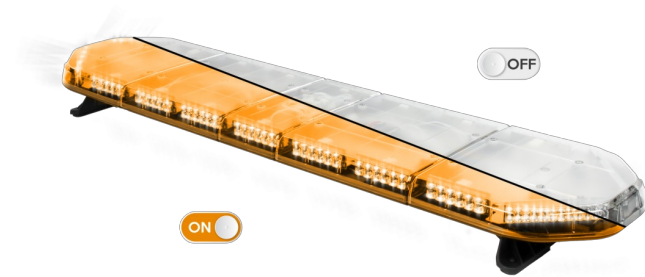

LED LIGHTBARS

LEGI39012

LEGION LED lightbar | 139 cm | amber | 12V

EAN: 5414184002975

Specifications

Characteristics	Without control box, no roof connector	Light source	LED
Color	Amber	Mounting	Fixed
Colour of lens	Clear	Number of LEDs	132
Connection	Open cable ends	Operating voltage	12V
Current draw Amp	17 Amp	Packing	Brown box with label
Dimensions	1387 mm x 331 mm x 59 mm (without mounting brackets)	Roof connector	No, but possible as an option
Directional arrow	Yes, at the back side	Series	Legion
ECE R65 Class 2	Yes	Supplied with	Cable, universal mounting brackets, manual
EMC	EMC R10	To be ordered by	1
EMC R10	Yes	Waterproof	Yes
Length	LARGE (131 - 150 cm)	Weight (kg)	15,600 Kg
Length of cable (m)	4,50 m		