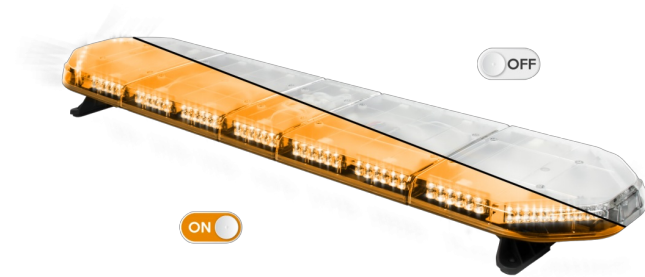

LED LIGHTBARS

LEG139012

LEGION LED lightbar | 139 cm | amber | 12V

EAN: 5414184002975

Specifications

Characteristics	Without control box, no roof connector
Color	Amber
Colour of lens	Clear
Connection	Open cable ends
Current draw Amp	17 Amp
Dimensions	1387 mm x 331 mm x 59 mm (without mounting brackets)
Directional arrow	Yes, at the back side
ECE R65 Class 2	Yes
EMC	EMC R10
EMC R10	Yes
Length	LARGE (131 - 150 cm)
Length of cable (m)	4,50 m

Light source	LED
Mounting	Fixed
Number of LEDs	132
Operating voltage	12V
Packing	Brown box with label
Roof connector	No, but possible as an option
Series	Legion
Supplied with	Cable, universal mounting brackets, manual
To be ordered by	1
Waterproof	Yes
Weight (kg)	15,600 Kg