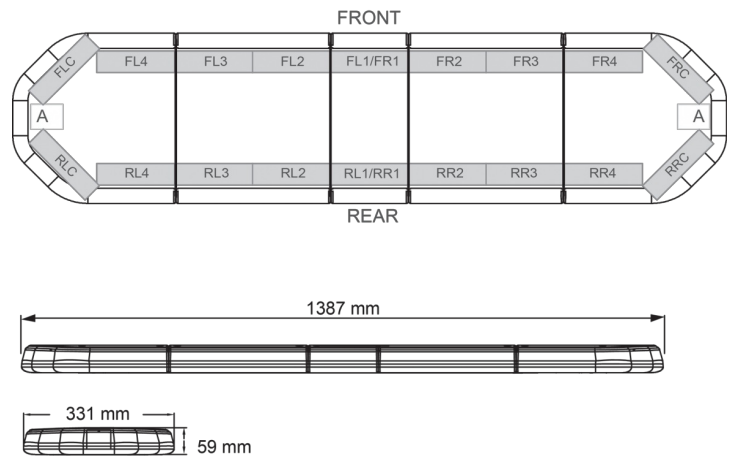

LED LIGHTBARS

LEG139012

LEGION LED lightbar | 139 cm | amber | 12V

EAN: 5414184002975

Specifications

Characteristics	Without control box, no roof connector
Color	Amber
Colour of lens	Clear
Connection	Open cable ends
Current draw Amp	17 Amp
Dimensions	1387 mm x 331 mm x 59 mm (without mounting brackets)
Directional arrow	Yes, at the back side
ECE R65 Class 2	Yes
EMC	EMC R10
EMC R10	Yes
Length of cable (m)	4,50 m
Length range	LARGE (131 - 150 cm)

Light source	LED
Mounting	Fixed
Number of LEDs	132
Operating voltage	12V
Packing	Brown box with label
Roof connector	No, but possible as an option
Series	Legion
Supplied with	Cable, universal mounting brackets, manual
To be ordered by	1
Waterproof	Yes
Weight (kg)	15,600 Kg