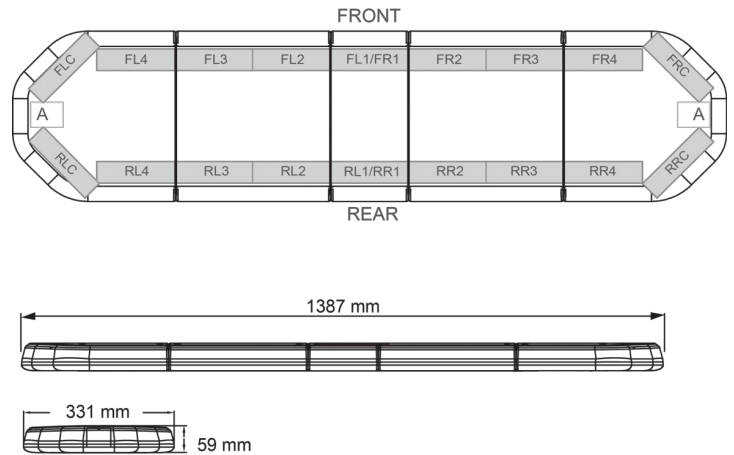

LED LIGHTBARS

LEGI39012

LEGION LED lightbar | 139 cm | amber | 12V

EAN: 5414184002975

Specifications

Characteristics	Without control box, no roof connector	Light source	LED
Color	Amber	Mounting	Fixed
Colour of lens	Clear	Number of LEDs	132
Connection	Open cable ends	Operating voltage	12V
Current draw Amp	17 Amp	Packing	Brown box with label
Dimensions	1387 mm x 331 mm x 59 mm (without mounting brackets)	Roof connector	No, but possible as an option
Directional arrow	Yes, at the back side	Series	Legion
ECE R65 Class 2	Yes	Supplied with	Cable, universal mounting brackets, manual
EMC	EMC R10	To be ordered by	1
EMC R10	Yes	Waterproof	Yes
Length	LARGE (131 - 150 cm)	Weight (kg)	15,600 Kg
Length of cable (m)	4,50 m		