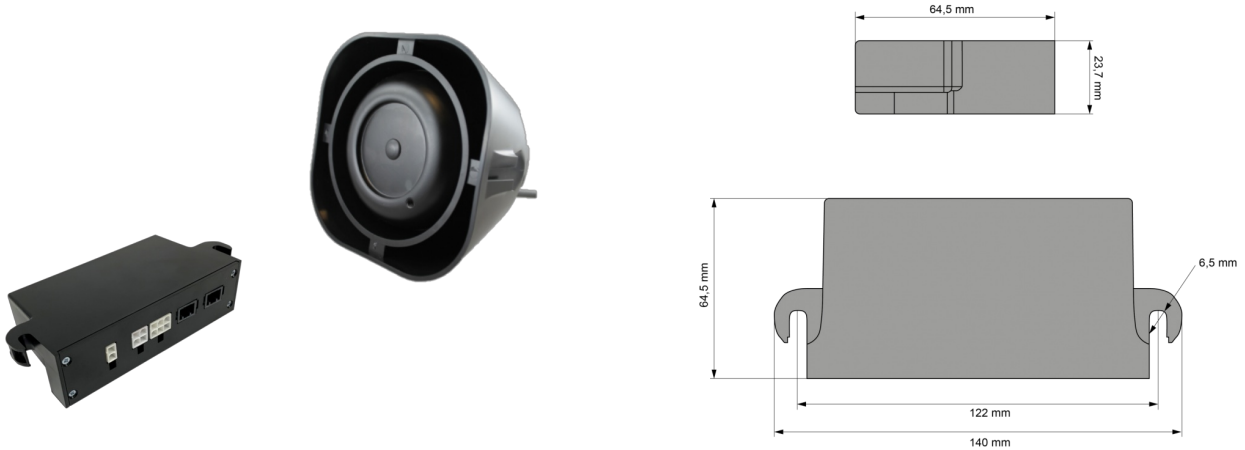

# SIRENS AND SPEAKERS

KIT MOD-SPA-US  
A

Siren + Speaker | 150 watt-115 dB

EAN: 5414184001435

## Specifications

Characteristics	1 output 3.5 Amp, 1 output speaker 100W-150W, 1 DAY/NIGHT, 1 Horn
Decibel	122 dB(A) @ 3,5 m
Dimensions	Siren : 140 x 64,5 x 23,7 mm - Speaker : 160 x 160 x 80 mm
EMC	EMC
Mounting	Surface mount
Operating voltage	12V - 24V

Specifications	1x3,5A, 100-150W outputs / momentary push buttons
Supplied with	Complete set
To be ordered by	1
Tones	Wail - Yelp - Hi/Lo
Type	Siren & speaker
Weight (kg)	2 Kg