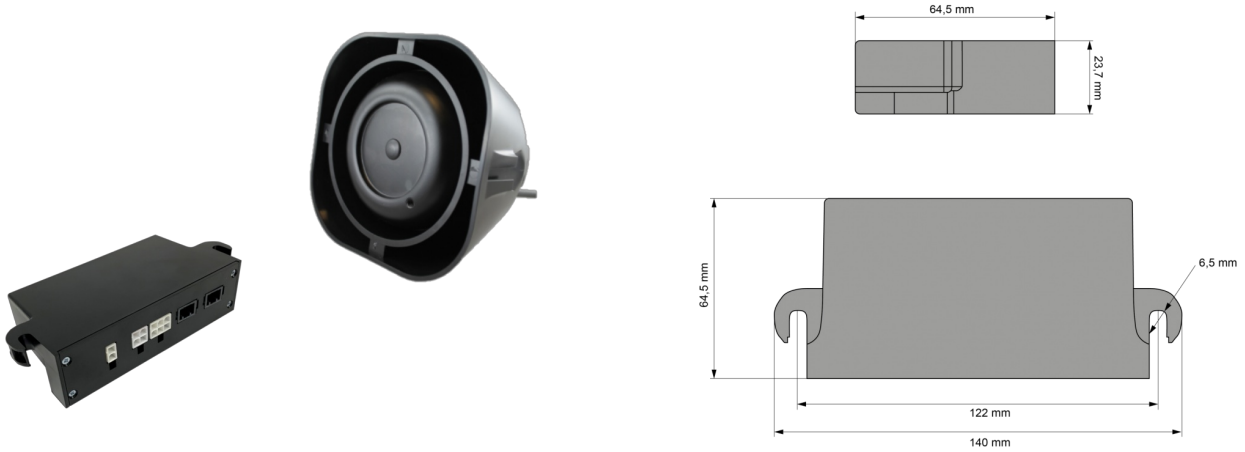

### Specifications

Characteristics	1 output 3.5 Amp, 1 output speaker 100W-150W, 1 DAY/NIGHT, 1 Horn
Decibel	122 dB(A) @ 3,5 m
Dimensions	Siren : 140 x 64,5 x 23,7 mm - Speaker : 160 x 160 x 80 mm
EMC	EMC
Mounting	Surface mount
Operating voltage	12V - 24V

Specifications	1x3,5A, 100-150W outputs / momentary push buttons
Supplied with	Complete set
To be ordered by	1
Tones	Wail - Yelp - Hi/Lo
Type	Siren & speaker
Weight (kg)	2 Kg