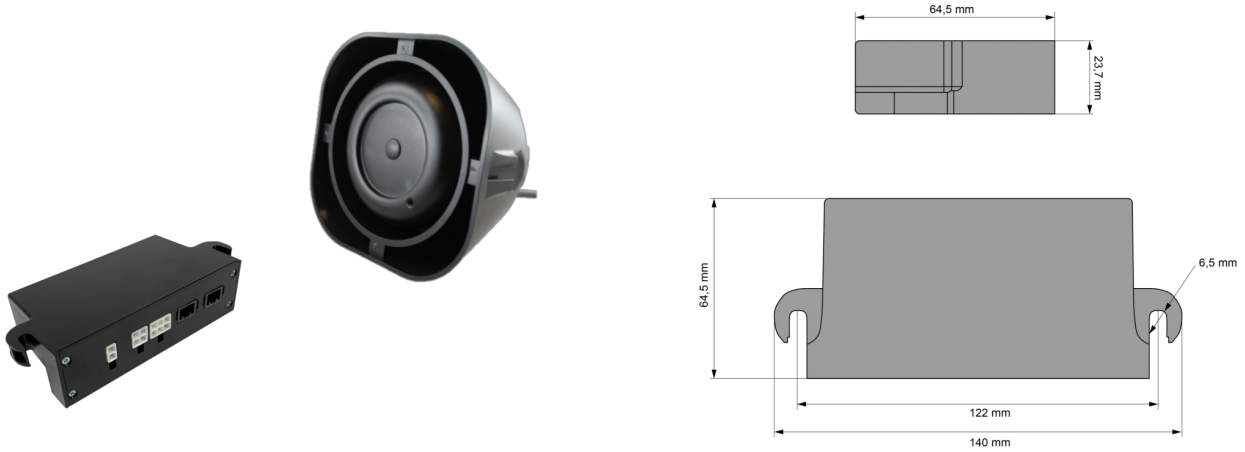

SIRENS AND SPEAKERS

KIT MOD-SPA-US
A

Siren + Speaker | 150 watt-115 dB

EAN: 5414184001435

Specifications

Characteristics	1 output 3.5 Amp, 1 output speaker 100W-150W, 1 DAY/NIGHT, 1 Horn
Decibel	122 dB(A) @ 3,5 m
Dimensions	Siren : 140 x 64,5 x 23,7 mm - Speaker : 160 x 160 x 80 mm
EMC	EMC
Mounting	Surface mount
Operating voltage	12V - 24V

Specifications	1x3,5A, 100-150W outputs / momentary push buttons
Supplied with	Complete set
To be ordered by	1
Tones	Wail - Yelp - Hi/Lo
Type	Siren & speaker
Weight (kg)	2 Kg