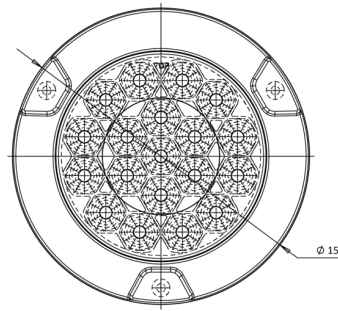

LIGHTS FRONT AND REAR

1100-2/3

LED rear fog/reverse light | left+right | 12-24V

EAN: 5414184004597

Specifications

| | | | |
|---------------------|---------------------------|-----------------------|-------------------------|
| Certification | ECE | Mounting side | Rear - Left & right |
| Color | Red/white | Operating voltage | 12V - 24V |
| Colour of lens | White/red | Operation temperature | -30°C / +65°C |
| Connection | Open cable ends | Packing | POS packaging |
| Diameter mm | 152 mm | Supplied with | Mounting screws |
| EMC | EMC R10 | Thickness mm | 35 mm |
| EMC R10 | Yes | To be ordered by | 1 |
| IP-degree | IP66+IP68 | Type | Rear fog/reverse lights |
| Length of cable (m) | 2 m | Weight (kg) | 0,401 Kg |
| Light source | LED | With Rear fog light | Yes |
| Mounting | Surface or recessed mount | With Reversing light | Yes |