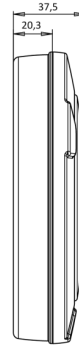

# LIGHTS FRONT AND REAR

1100-2/3

LED rear fog/reverse light | left+right | 12-24V

EAN: 5414184004597

## Specifications

Certification	ECE	Mounting side	Rear - Left & right
Color	Red/white	Operating voltage	12V - 24V
Colour of lens	White/red	Operation temperature	-30°C / +65°C
Connection	Open cable ends	Packing	POS packaging
Diameter mm	152 mm	Supplied with	Mounting screws
EMC	EMC R10	Thickness mm	35 mm
EMC R10	Yes	To be ordered by	1
IP-degree	IP66+IP68	Type	Rear fog/reverse lights
Length of cable (m)	2 m	Weight (kg)	0,401 Kg
Light source	LED	With Rear fog light	Yes
Mounting	Surface or recessed mount	With Reversing light	Yes