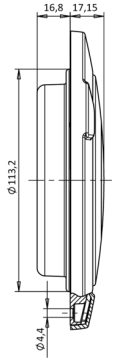

LIGHTS FRONT AND REAR

1100-2/3

LED rear fog/reverse light | left+right | 12-24V

EAN: 5414184004597

Specifications

| | | | |
|---------------------|---------------------------|-----------------------|-------------------------|
| Certification | ECE | Mounting side | Rear - Left & right |
| Color | Red/white | Operating voltage | 12V - 24V |
| Colour of lens | White/red | Operation temperature | -30°C / +65°C |
| Connection | Open cable ends | Packing | POS packaging |
| Diameter mm | 152 mm | Supplied with | Mounting screws |
| EMC | EMC R10 | Thickness mm | 35 mm |
| EMC R10 | Yes | To be ordered by | 1 |
| IP-degree | IP66+IP68 | Type | Rear fog/reverse lights |
| Length of cable (m) | 2 m | Weight (kg) | 0,401 Kg |
| Light source | LED | With Rear fog light | Yes |
| Mounting | Surface or recessed mount | With Reversing light | Yes |