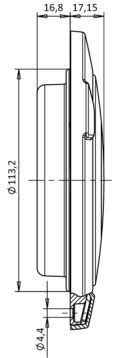

LIGHTS FRONT AND REAR

1100-2/3

LED rear fog/reverse light | left+right | 12-24V

EAN: 5414184004597

Specifications

Certification	ECE	Mounting side	Rear - Left & right
Color	Red/white	Operating voltage	12V - 24V
Colour of lens	White/red	Operation temperature	-30°C / +65°C
Connection	Open cable ends	Packing	POS packaging
Diameter mm	152 mm	Supplied with	Mounting screws
EMC	EMC R10	Thickness mm	35 mm
EMC R10	Yes	To be ordered by	1
IP-degree	IP66+IP68	Type	Rear fog/reverse lights
Length of cable (m)	2 m	Weight (kg)	0,401 Kg
Light source	LED	With Rear fog light	Yes
Mounting	Surface or recessed mount	With Reversing light	Yes