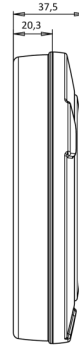

LIGHTS FRONT AND REAR

1100-2/3

LED rear fog/reverse light | left+right | 12-24V

EAN: 5414184004597

Specifications

Certification	ECE	Mounting side	Rear - Left & right
Color	Red/white	Operating voltage	12V - 24V
Colour of lens	White/red	Operation temperature	-30°C / +65°C
Connection	Open cable ends	Packing	POS packaging
Diameter mm	152 mm	Supplied with	Mounting screws
EMC	EMC R10	Thickness mm	35 mm
EMC R10	Yes	To be ordered by	1
IP-degree	IP66+IP68	Type	Rear fog/reverse lights
Length of cable (m)	2 m	Weight (kg)	0,401 Kg
Light source	LED	With Rear fog light	Yes
Mounting	Surface or recessed mount	With Reversing light	Yes