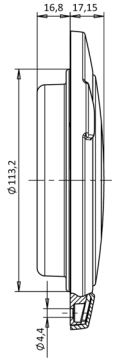

LIGHTS FRONT AND REAR

1100-2/3

LED rear fog/reverse light | left+right | 12-24V

EAN: 5414184004597

Specifications

Certification	ECE	Mounting side	Rear - Left & right
Color	Red/white	Operating voltage	12V - 24V
Colour of lens	White/red	Operation temperature	-30°C / +65°C
Connection	Open cable ends	Packing	POS packaging
Diameter mm	152 mm	Supplied with	Mounting screws
EMC	EMC R10	Thickness mm	35 mm
EMC R10	Yes	To be ordered by	1
IP-degree	IP66+IP68	Type	Rear fog/reverse lights
Length of cable (m)	2 m	Weight (kg)	0,401 Kg
Light source	LED	With Rear fog light	Yes
Mounting	Surface or recessed mount	With Reversing light	Yes