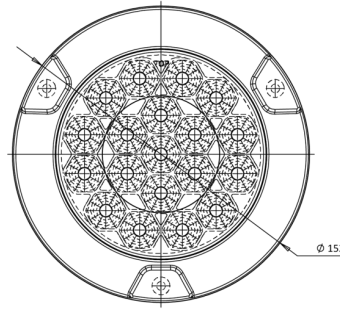

## Specifications

Certification	ECE	Mounting side	Rear - Left & right
Color	Red/white	Operating voltage	12V - 24V
Colour of lens	White/red	Operation temperature	-30°C / +65°C
Connection	Open cable ends	Packing	POS packaging
Diameter mm	152 mm	Supplied with	Mounting screws
EMC	EMC R10	Thickness mm	35 mm
EMC R10	Yes	To be ordered by	1
IP-degree	IP66+IP68	Type	Rear fog/reverse lights
Length of cable (m)	2 m	Weight (kg)	0,401 Kg
Light source	LED	With Rear fog light	Yes
Mounting	Surface or recessed mount	With Reversing light	Yes