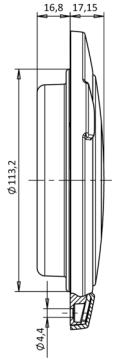

# LIGHTS FRONT AND REAR

1100-2/3

LED rear fog/reverse light | left+right | 12-24V

EAN: 5414184004597

## Specifications

Certification	ECE	Mounting side	Rear - Left & right
Color	Red/white	Operating voltage	12V - 24V
Colour of lens	White/red	Operation temperature	-30°C / +65°C
Connection	Open cable ends	Packing	POS packaging
Diameter mm	152 mm	Supplied with	Mounting screws
EMC	EMC R10	Thickness mm	35 mm
EMC R10	Yes	To be ordered by	1
IP-degree	IP66+IP68	Type	Rear fog/reverse lights
Length of cable (m)	2 m	Weight (kg)	0,401 Kg
Light source	LED	With Rear fog light	Yes
Mounting	Surface or recessed mount	With Reversing light	Yes