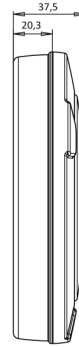

LIGHTS FRONT AND REAR

1100-2/3

LED rear fog/reverse light | left+right | 12-24V

EAN: 5414184004597

Specifications

| | | | |
|---------------------|---------------------------|-----------------------|-------------------------|
| Certification | ECE | Mounting side | Rear - Left & right |
| Color | Red/white | Operating voltage | 12V - 24V |
| Colour of lens | White/red | Operation temperature | -30°C / +65°C |
| Connection | Open cable ends | Packing | POS packaging |
| Diameter mm | 152 mm | Supplied with | Mounting screws |
| EMC | EMC R10 | Thickness mm | 35 mm |
| EMC R10 | Yes | To be ordered by | 1 |
| IP-degree | IP66+IP68 | Type | Rear fog/reverse lights |
| Length of cable (m) | 2 m | Weight (kg) | 0,401 Kg |
| Light source | LED | With Rear fog light | Yes |
| Mounting | Surface or recessed mount | With Reversing light | Yes |