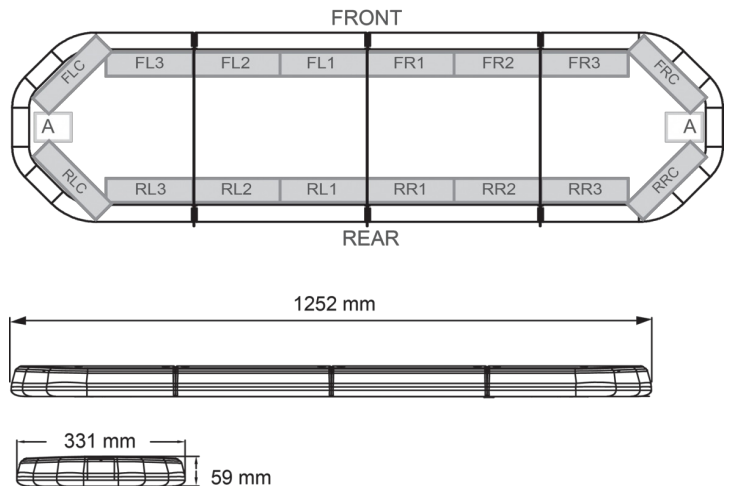

LED LIGHTBARS

LEG125O24

LEGION LED lightbar | 125 cm | amber | 24V

EAN: 5414184002951

Specifications

Characteristics	Without control box, no roof connector	Number of LEDs	120
Color	Amber	Operating voltage	24V
Colour of lens	Clear	Packing	Brown box with label
Connection	Open cable ends	Roof connector	No, but possible as an option
Dimensions	1252 mm x 331 mm x 59 mm (without mounting brackets)	Series	Legion
ECE R65 Class 2	Yes	Supplied with	Cable, universal mounting brackets, manual
EMC	EMC R10	To be ordered by	1
EMC R10	Yes	Waterproof	Yes
Length	MEDIUM (101 - 130 cm)	Weight (kg)	14,100 Kg
Length of cable (m)	4,50 m		
Light source	LED		
Mounting	Fixed		