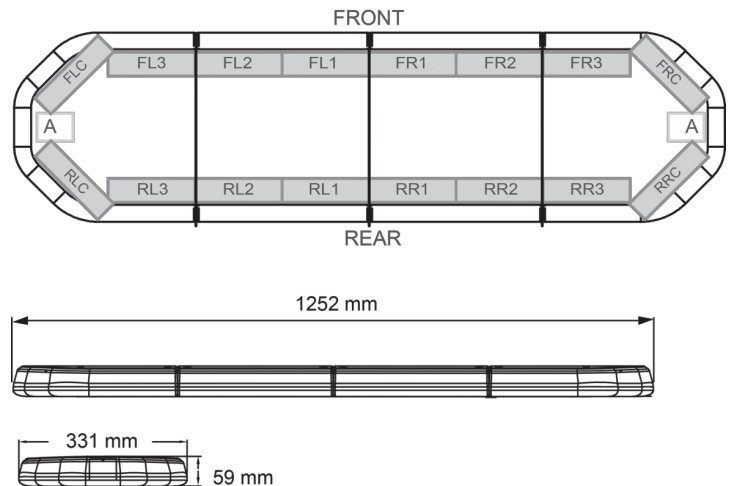

LED LIGHTBARS

LEG125O24

LEGION LED lightbar | 125 cm | amber | 24V

EAN: 5414184002951

Specifications

Characteristics	Without control box, no roof connector	Light source	LED
Color	Amber	Mounting	Fixed
Colour of lens	Clear	Number of LEDs	120
Connection	Open cable ends	Operating voltage	24V
Dimensions	1252 mm x 331 mm x 59 mm (without mounting brackets)	Packing	Brown box with label
Directional arrow	Yes, at the back side	Roof connector	No, but possible as an option
ECE R65 Class 2	Yes	Series	Legion
EMC	EMC R10	Supplied with	Cable, universal mounting brackets, manual
EMC R10	Yes	To be ordered by	1
Length	MEDIUM (101 - 130 cm)	Waterproof	Yes
Length of cable (m)	4,50 m	Weight (kg)	14,100 Kg