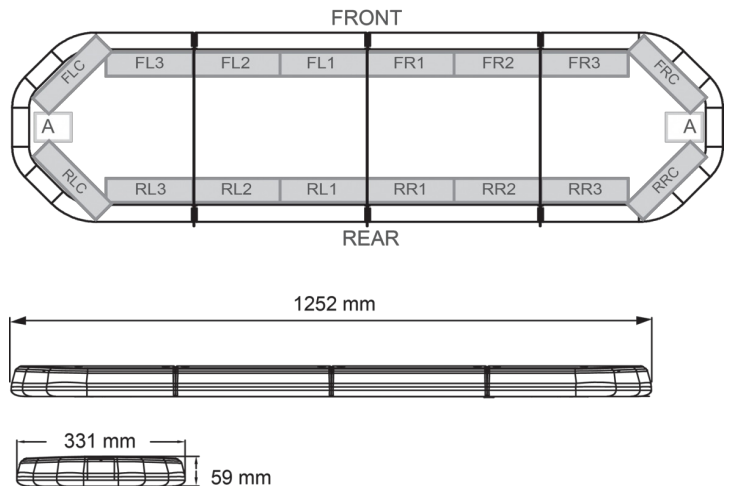

# LED LIGHTBARS

LEG125O24

LEGION LED lightbar | 125 cm | amber | 24V

EAN: 5414184002951

## Specifications

Characteristics	Without control box, no roof connector
Color	Amber
Colour of lens	Clear
Connection	Open cable ends
Dimensions	1252 mm x 331 mm x 59 mm (without mounting brackets)
ECE R65 Class 2	Yes
EMC	EMC R10
EMC R10	Yes
Length	MEDIUM (101 - 130 cm)
Length of cable (m)	4,50 m
Light source	LED
Mounting	Fixed

Number of LEDs	120
Operating voltage	24V
Packing	Brown box with label
Roof connector	No, but possible as an option
Series	Legion
Supplied with	Cable, universal mounting brackets, manual
To be ordered by	1
Waterproof	Yes
Weight (kg)	14,100 Kg