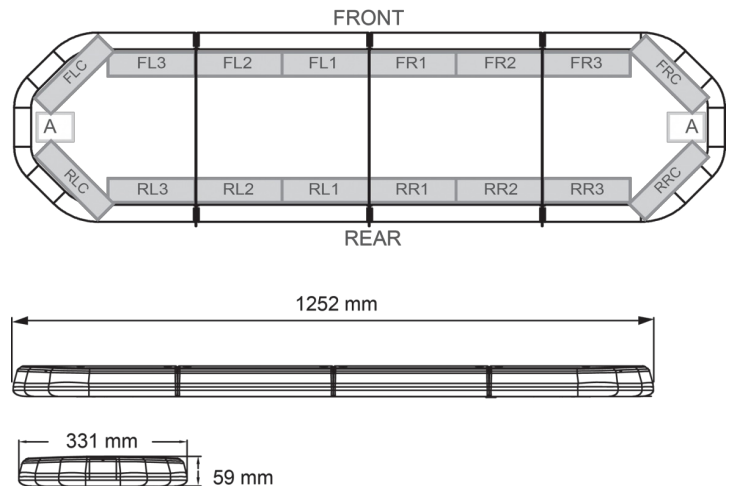

LED LIGHTBARS

LEG125O24

LEGION LED lightbar | 125 cm | amber | 24V

EAN: 5414184002951

Specifications

Characteristics	Without control box, no roof connector	Light source	LED
Color	Amber	Mounting	Fixed
Colour of lens	Clear	Number of LEDs	120
Connection	Open cable ends	Operating voltage	24V
Dimensions	1252 mm x 331 mm x 59 mm (without mounting brackets)	Packing	Brown box with label
Directional arrow	Yes, at the back side	Roof connector	No, but possible as an option
ECE R65 Class 2	Yes	Series	Legion
EMC	EMC R10	Supplied with	Cable, universal mounting brackets, manual
EMC R10	Yes	To be ordered by	1
Length of cable (m)	4,50 m	Waterproof	Yes
Length range	MEDIUM (101 - 130 cm)	Weight (kg)	14,100 Kg