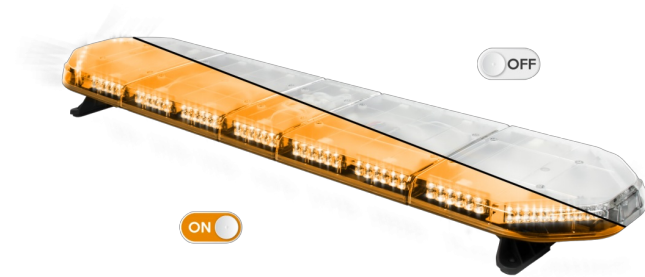

LED LIGHTBARS

LEG139O24

LEGION LED lightbar | 139 cm | amber | 24V

EAN: 5414184002999

Specifications

Characteristics	Without control box, no roof connector	Light source	LED
Color	Amber	Mounting	Fixed
Colour of lens	Clear	Number of LEDs	132
Connection	Open cable ends	Operating voltage	24V
Dimensions	1387 mm x 331 mm x 59 mm (without mounting brackets)	Packing	Brown box with label
Directional arrow	Yes, at the back side	Roof connector	No, but possible as an option
ECE R65 Class 2	Yes	Series	Legion
EMC	EMC R10	Supplied with	Cable, universal mounting brackets, manual
EMC R10	Yes	To be ordered by	1
Length	LARGE (131 - 150 cm)	Waterproof	Yes
Length of cable (m)	4,50 m	Weight (kg)	15,600 Kg