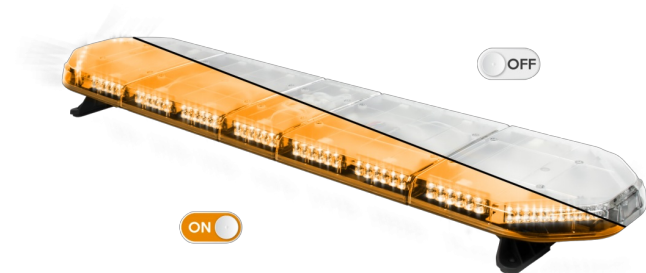

LED LIGHTBARS

LEGI39O24

LEGION LED lightbar | 139 cm | amber | 24V

EAN: 5414184002999

Specifications

Characteristics	Without control box, no roof connector	Light source	LED
Color	Amber	Mounting	Fixed
Colour of lens	Clear	Number of LEDs	132
Connection	Open cable ends	Operating voltage	24V
Dimensions	1387 mm x 331 mm x 59 mm (without mounting brackets)	Packing	Brown box with label
Directional arrow	Yes, at the back side	Roof connector	No, but possible as an option
ECE R65 Class 2	Yes	Series	Legion
EMC	EMC R10	Supplied with	Cable, universal mounting brackets, manual
EMC R10	Yes	To be ordered by	1
Length	LARGE (131 - 150 cm)	Waterproof	Yes
Length of cable (m)	4,50 m	Weight (kg)	15,600 Kg