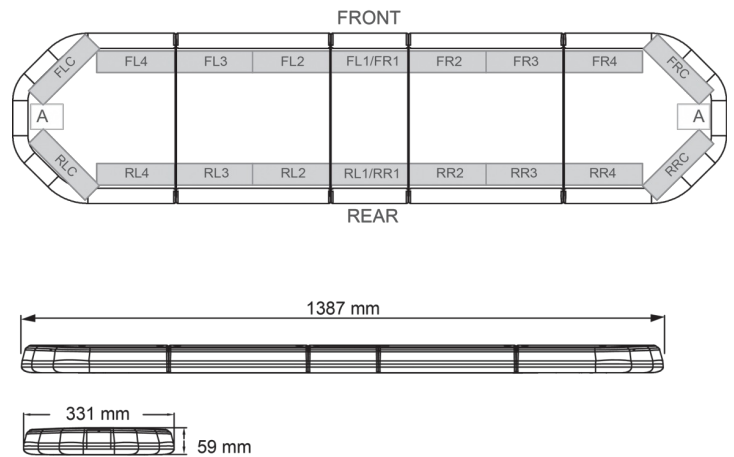

LED LIGHTBARS

LEG139O24

LEGION LED lightbar | 139 cm | amber | 24V

EAN: 5414184002999

Specifications

Characteristics	Without control box, no roof connector
Color	Amber
Colour of lens	Clear
Connection	Open cable ends
Dimensions	1387 mm x 331 mm x 59 mm (without mounting brackets)
ECE R65 Class 2	Yes
EMC	EMC R10
EMC R10	Yes
Length	LARGE (131 - 150 cm)
Length of cable (m)	4,50 m
Light source	LED
Mounting	Fixed

Number of LEDs	132
Operating voltage	24V
Packing	Brown box with label
Roof connector	No, but possible as an option
Series	Legion
Supplied with	Cable, universal mounting brackets, manual
To be ordered by	1
Waterproof	Yes
Weight (kg)	15,600 Kg