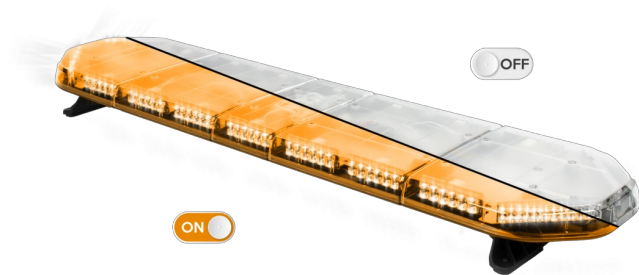

LED LIGHTBARS

LEGI39O24

LEGION LED lightbar | 139 cm | amber | 24V

EAN: 5414184002999

Specifications

Characteristics	Without control box, no roof connector
Color	Amber
Colour of lens	Clear
Connection	Open cable ends
Dimensions	1387 mm x 331 mm x 59 mm (without mounting brackets)
Directional arrow	Yes, at the back side
ECE R65 Class 2	Yes
EMC	EMC R10
EMC R10	Yes
Length of cable (m)	4,50 m
Length range	LARGE (131 - 150 cm)

Light source	LED
Mounting	Fixed
Number of LEDs	132
Operating voltage	24V
Packing	Brown box with label
Roof connector	No, but possible as an option
Series	Legion
Supplied with	Cable, universal mounting brackets, manual
To be ordered by	1
Waterproof	Yes
Weight (kg)	15,600 Kg