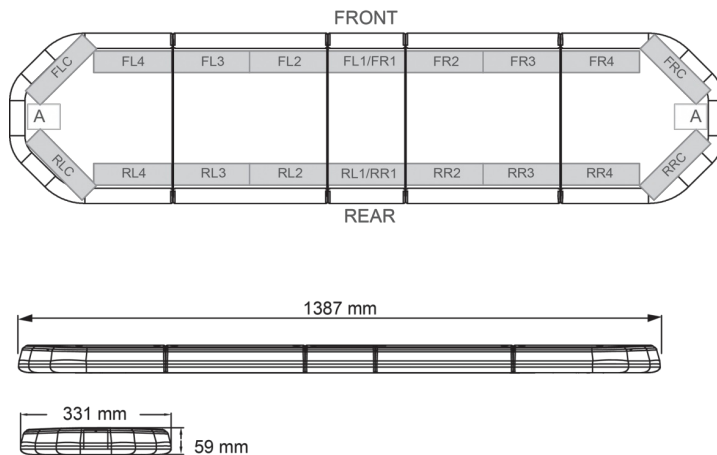

LED LIGHTBARS

LEGI39O24

LEGION LED lightbar | 139 cm | amber | 24V

EAN: 5414184002999

Specifications

Characteristics	Without control box, no roof connector
Color	Amber
Colour of lens	Clear
Connection	Open cable ends
Dimensions	1387 mm x 331 mm x 59 mm (without mounting brackets)
Directional arrow	Yes, at the back side
ECE R65 Class 2	Yes
EMC	EMC R10
EMC R10	Yes
Length of cable (m)	4,50 m
Length range	LARGE (131 - 150 cm)

Light source	LED
Mounting	Fixed
Number of LEDs	132
Operating voltage	24V
Packing	Brown box with label
Roof connector	No, but possible as an option
Series	Legion
Supplied with	Cable, universal mounting brackets, manual
To be ordered by	1
Waterproof	Yes
Weight (kg)	15,600 Kg