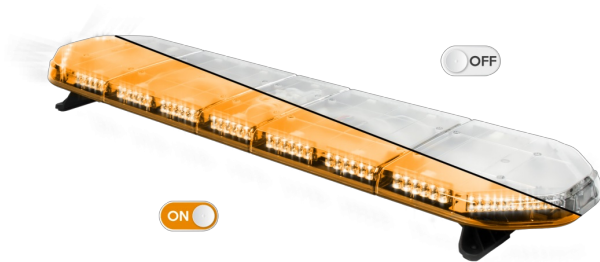

LED LIGHTBARS

LEG139O24

LEGION LED lightbar | 139 cm | amber | 24V

EAN: 5414184002999

Specifications

| | |
|---------------------|--|
| Characteristics | Without control box, without roof connector |
| Color | Amber |
| Colour of lens | Clear |
| Connection | Open cable ends |
| Dimensions | 1387 mm x 331 mm x 59 mm (without mounting brackets) |
| ECE R65 Class 2 | Yes |
| EMC | EMC R10 |
| EMC R10 | Yes |
| Length | Large (131 - 150 cm) |
| Length of cable (m) | 4,50 m |
| Light source | LED |
| Mounting | Fixed |

| | |
|-------------------|--|
| Number of LEDs | 132 |
| Operating voltage | 24V |
| Packing | Brown box with label |
| Roof connector | No, but possible as an option |
| Series | Legion |
| Supplied with | Cable, universal mounting brackets, manual |
| To be ordered by | 1 |
| Waterproof | Yes |
| Weight (kg) | 15,6 Kg |