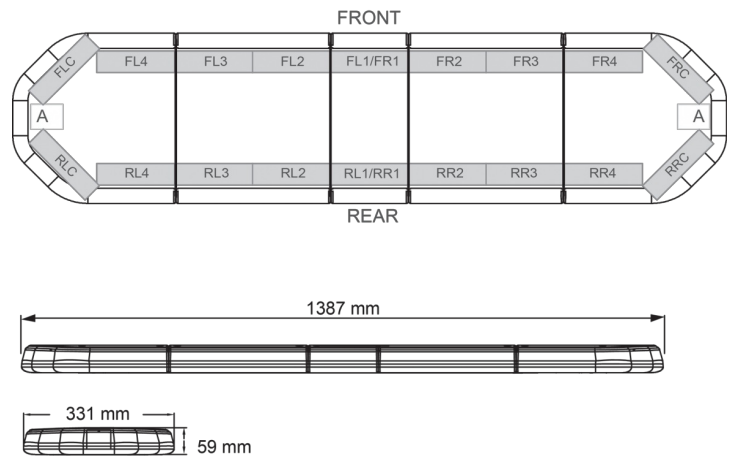

LED LIGHTBARS

LEG139O24

LEGION LED lightbar | 139 cm | amber | 24V

EAN: 5414184002999

Specifications

Characteristics	Without control box, no roof connector	Light source	LED
Color	Amber	Mounting	Fixed
Colour of lens	Clear	Number of LEDs	132
Connection	Open cable ends	Operating voltage	24V
Dimensions	1387 mm x 331 mm x 59 mm (without mounting brackets)	Packing	Brown box with label
Directional arrow	Yes, at the back side	Roof connector	No, but possible as an option
ECE R65 Class 2	Yes	Series	Legion
EMC	EMC R10	Supplied with	Cable, universal mounting brackets, manual
EMC R10	Yes	To be ordered by	1
Length	LARGE (131 - 150 cm)	Waterproof	Yes
Length of cable (m)	4,50 m	Weight (kg)	15,600 Kg