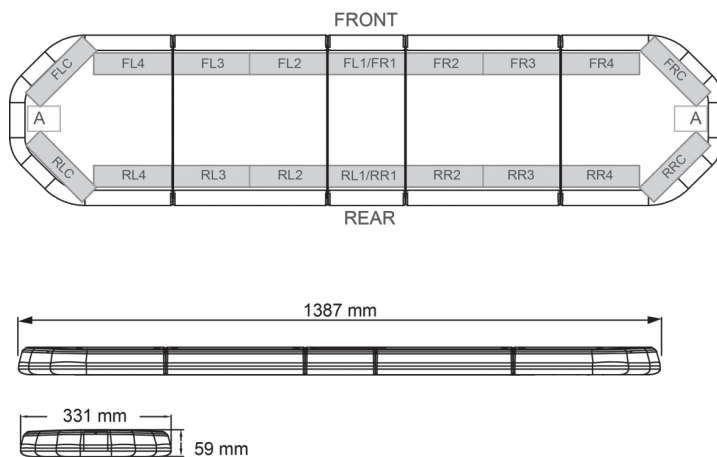

LED LIGHTBARS

LEGI39O24

LEGION LED lightbar | 139 cm | amber | 24V

EAN: 5414184002999

Specifications

Characteristics	Without control box, no roof connector	Light source	LED
Color	Amber	Mounting	Fixed
Colour of lens	Clear	Number of LEDs	132
Connection	Open cable ends	Operating voltage	24V
Dimensions	1387 mm x 331 mm x 59 mm (without mounting brackets)	Packing	Brown box with label
Directional arrow	Yes, at the back side	Roof connector	No, but possible as an option
ECE R65 Class 2	Yes	Series	Legion
EMC	EMC R10	Supplied with	Cable, universal mounting brackets, manual
EMC R10	Yes	To be ordered by	1
Length	LARGE (131 - 150 cm)	Waterproof	Yes
Length of cable (m)	4,50 m	Weight (kg)	15,600 Kg