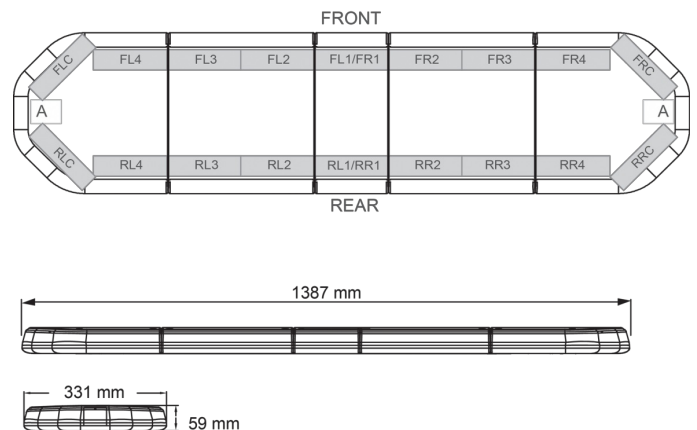

LED LIGHTBARS

LEG139O24

LEGION LED lightbar | 139 cm | amber | 24V

EAN: 5414184002999

Specifications

| | |
|---------------------|--|
| Characteristics | Without control box, without roof connector |
| Color | Amber |
| Colour of lens | Clear |
| Connection | Open cable ends |
| Dimensions | 1387 mm x 331 mm x 59 mm (without mounting brackets) |
| ECE R65 Class 2 | Yes |
| EMC | EMC R10 |
| EMC R10 | Yes |
| Length | Large (131 - 150 cm) |
| Length of cable (m) | 4,50 m |
| Light source | LED |
| Mounting | Fixed |

| | |
|-------------------|--|
| Number of LEDs | 132 |
| Operating voltage | 24V |
| Packing | Brown box with label |
| Roof connector | No, but possible as an option |
| Series | Legion |
| Supplied with | Cable, universal mounting brackets, manual |
| To be ordered by | 1 |
| Waterproof | Yes |
| Weight (kg) | 15,6 Kg |