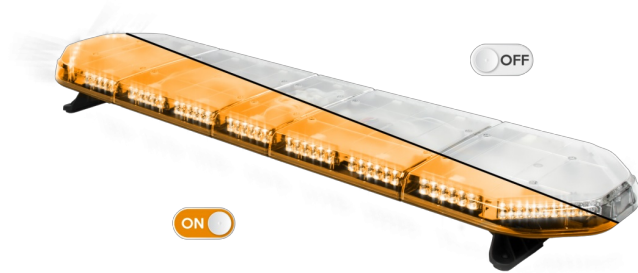

LED LIGHTBARS

LEG139O24

LEGION LED lightbar | 139 cm | amber | 24V

EAN: 5414184002999

Specifications

Characteristics	Without control box, no roof connector
Color	Amber
Colour of lens	Clear
Connection	Open cable ends
Dimensions	1387 mm x 331 mm x 59 mm (without mounting brackets)
ECE R65 Class 2	Yes
EMC	EMC R10
EMC R10	Yes
Length	LARGE (131 - 150 cm)
Length of cable (m)	4,50 m
Light source	LED
Mounting	Fixed

Number of LEDs	132
Operating voltage	24V
Packing	Brown box with label
Roof connector	No, but possible as an option
Series	Legion
Supplied with	Cable, universal mounting brackets, manual
To be ordered by	1
Waterproof	Yes
Weight (kg)	15,600 Kg