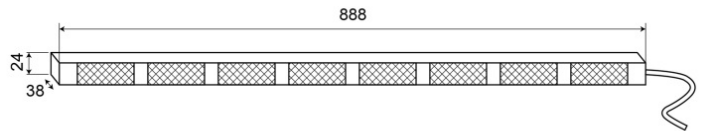

LED TRAFFIC ADVISORS

TRAFLED8-000

LED traffic advisor | 8 modules | 12-24V | amber/amber

EAN: 5414184002357

Specifications

Characteristics	With bleu warning tips	Number of flash patterns	20 warning +11 arrow
Color	Amber/Amber	Number of modules	8
Colour of lens	Clear	Operating voltage	12V - 24V
Connection	Open cable ends	Operation temperature	-30°C / +65°C
Dimensions	888 mm x 38 mm x 24 mm	Supplied with	Control box, universal mounting brackets, cables, manual
EMC	EMC R10	To be ordered by	1
EMC R10	Yes	Watt	24,40 Watt
IP-degree	IP67	Weight (kg)	2,800 Kg
Length of cable (m)	15 m	With warning tips	Amber
Light source	LED		
Mounting	Surface mount		
Number of LEDs	8x3		