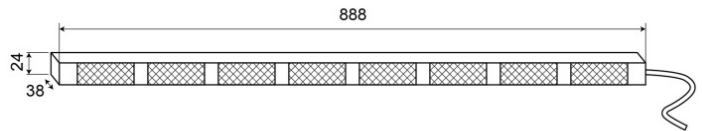

# LED TRAFFIC ADVISORS

TRAFLED8-000

LED traffic advisor | 8 modules | 12-24V | amber/amber

EAN: 5414184002357

## Specifications

Characteristics	With bleu warning tips	Number of flash patterns	20 warning +11 arrow
Color	Amber/Amber	Number of modules	8
Colour of lens	Clear	Operating voltage	12V - 24V
Connection	Open cable ends	Operation temperature	-30°C / +65°C
Dimensions	888 mm x 38 mm x 24 mm	Supplied with	Control box, universal mounting brackets, cables, manual
EMC	EMC R10	To be ordered by	1
EMC R10	Yes	Watt	24,40 Watt
IP-degree	IP67	Weight (kg)	2,800 Kg
Length of cable (m)	15 m	With warning tips	Amber
Light source	LED		
Mounting	Surface mount		
Number of LEDs	8x3		