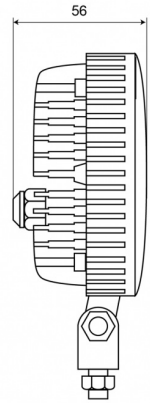

WORK LIGHTS

473 LED-2000

LED worklamp | 12-80V | square | 2000 lumen

EAN: 5414184280069

Specifications

Characteristics	Lichtmetalen behuizing, mat zwarte finish	Lumen range	Medium (800 - 2000 Lumen)
Color	White	Mounting	Bolt
Colour of LEDs	White	Number of LEDs	5
Colour of lens	Clear	Operating voltage	12V - 80V
Connection	Open cable ends	Operation temperature	-30°C / +65°C
Dimensions	101 x 122 x 47 mm	Packing	POS packaging
EMC	EMC R10	Supplied with	Mounting screws
EMC R10	Yes	To be ordered by	1
IP-degree	IP67	Type	Square
Length of cable (m)	3 m	Watt	25 Watt
Light source	LED	Weight (kg)	0,900 Kg
Lumen	2000		