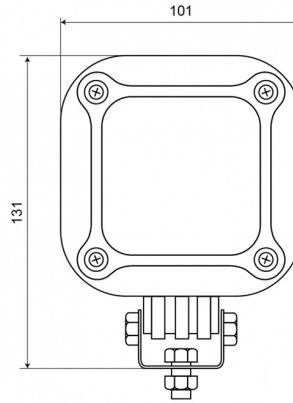

## Specifications

Characteristics	Lichtmetalen behuizing, mat zwarte finish	Lumen range	Medium (800 - 2000 Lumen)
Color	White	Mounting	Bolt
Colour of LEDs	White	Number of LEDs	5
Colour of lens	Clear	Operating voltage	12V - 80V
Connection	Open cable ends	Operation temperature	-30°C / +65°C
Dimensions	101 x 122 x 47 mm	Packing	POS packaging
EMC	EMC R10	Supplied with	Mounting screws
EMC R10	Yes	To be ordered by	1
IP-degree	IP67	Type	Square
Length of cable (m)	3 m	Watt	25 Watt
Light source	LED	Weight (kg)	0,900 Kg
Lumen	2000		