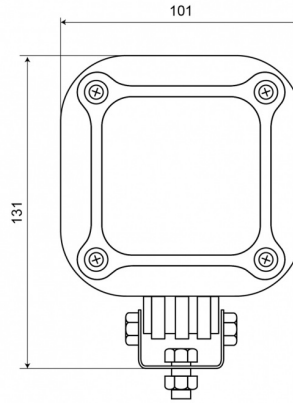

WORK LIGHTS

473 LED-2000

LED worklamp | 12-80V | square | 2000 lumen

EAN: 5414184280069

Specifications

Characteristics	Lichtmetalen behuizing, mat zwarte finish	Lumen range	Medium (800 - 2000 Lumen)
Color	White	Mounting	Bolt
Colour of LEDs	White	Number of LEDs	5
Colour of lens	Clear	Operating voltage	12V - 80V
Connection	Open cable ends	Operation temperature	-30°C / +65°C
Dimensions	101 x 122 x 47 mm	Packing	POS packaging
EMC	EMC R10	Supplied with	Mounting screws
EMC R10	Yes	To be ordered by	1
IP-degree	IP67	Type	Square
Length of cable (m)	3 m	Watt	25 Watt
Light source	LED	Weight (kg)	0,900 Kg
Lumen	2000		