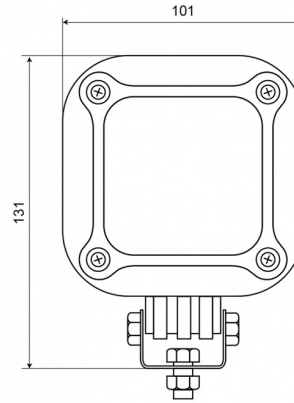

## Specifications

Characteristics	Lichtmetalen behuizing, mat zwarte finish	Lumen range	Medium (800 - 2000 Lumen)
Color	White	Mounting	Bolt
Colour of LEDs	White	Number of LEDs	5
Colour of lens	Clear	Operating voltage	12V - 80V
Connection	Open cable ends	Operation temperature	-30°C / +65°C
Dimensions	101 x 122 x 47 mm	Packing	POS packaging
EMC	EMC R10	Supplied with	Mounting screws
EMC R10	Yes	To be ordered by	1
IP-degree	IP67	Type	Square
Length of cable (m)	3 m	Watt	25 Watt
Light source	LED	Weight (kg)	0,900 Kg
Lumen	2000		