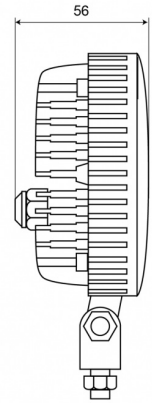

# WORK LIGHTS

473 LED-2000

LED worklamp | 12-80V | square | 2000 lumen

EAN: 5414184280069

## Specifications

Characteristics	Lichtmetalen behuizing, mat zwarte finish	Lumen range	Medium (800 - 2000 Lumen)
Color	White	Mounting	Bolt
Colour of LEDs	White	Number of LEDs	5
Colour of lens	Clear	Operating voltage	12V - 80V
Connection	Open cable ends	Operation temperature	-30°C / +65°C
Dimensions	101 x 122 x 47 mm	Packing	POS packaging
EMC	EMC R10	Supplied with	Mounting screws
EMC R10	Yes	To be ordered by	1
IP-degree	IP67	Type	Square
Length of cable (m)	3 m	Watt	25 Watt
Light source	LED	Weight (kg)	0,900 Kg
Lumen	2000		