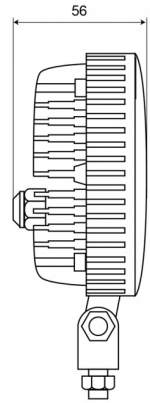

# WORK LIGHTS

473 LED-2000

LED worklamp | 12-80V | square | 2000 lumen

EAN: 5414184280069

## Specifications

Characteristics	Lichtmetalen behuizing, mat zwarte finish	Lumen range	Medium (800 - 2000 Lumen)
Color	White	Mounting	Bolt
Colour of LEDs	White	Number of LEDs	5
Colour of lens	Clear	Operating voltage	12V - 80V
Connection	Open cable ends	Operation temperature	-30°C / +65°C
Dimensions	101 x 122 x 47 mm	Packing	POS packaging
EMC	EMC R10	Supplied with	Mounting screws
EMC R10	Yes	To be ordered by	1
IP-degree	IP67	Type	Square
Length of cable (m)	3 m	Watt	25 Watt
Light source	LED	Weight (kg)	0,900 Kg
Lumen	2000		