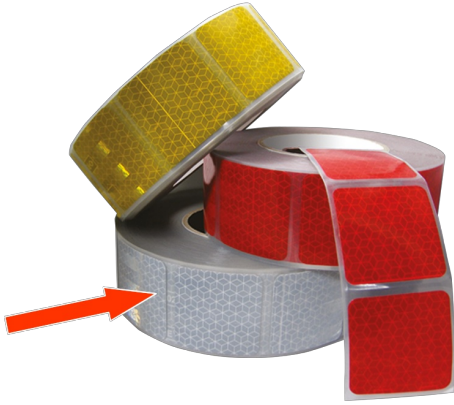

# REFLECTIVE TAPES

70901-CR

Segmented reflective tape for canvas surface | white

EAN: 5414184011649

## Specifications

Certification	EEC UN104 EEC 48	Specifically suitable for	Canvas surfaces
Color	White	To be ordered by	1
Dimensions	50 mm x 50 m	Weight (kg)	1,201 Kg