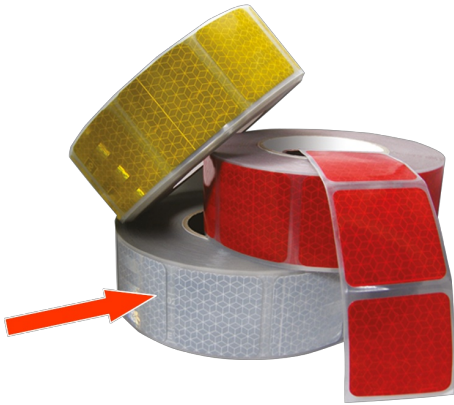

REFLECTIVE TAPES

70901-CR

Segmented reflective tape for canvas surface | white

EAN: 5414184011649

Specifications

Certification	EEC UN104 EEC 48	Specifically suitable for	Canvas surfaces
Color	White	To be ordered by	1
Dimensions	50 mm x 50 m	Weight (kg)	1,201 Kg