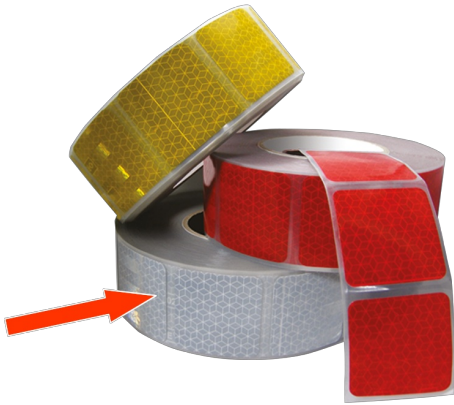

# REFLECTIVE TAPES

70901-CR

Segmented reflective tape for canvas surface | white

EAN: 5414184011649

## Specifications

Certification	EEC UN104 EEC 48	Specifically suitable for	Canvas surfaces
Color	White	To be ordered by	1
Dimensions	50 mm x 50 m	Weight (kg)	1,201 Kg