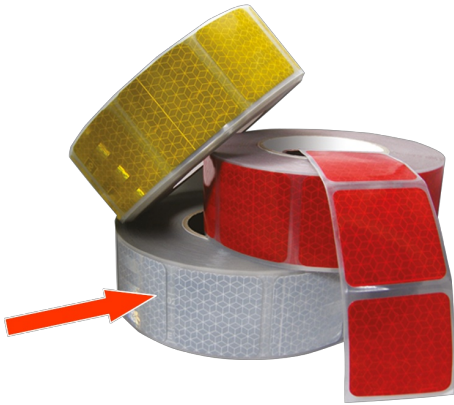

# REFLECTIVE TAPES

70901-CR

Segmented reflective tape for canvas surface | white

EAN: 5414184011649

## Specifications

Certification	EEC UN104 EEC 48	Specifically suitable for	Canvas surfaces
Color	White	To be ordered by	1
Dimensions	50 m x 50 mm	Weight (kg)	1,201 Kg