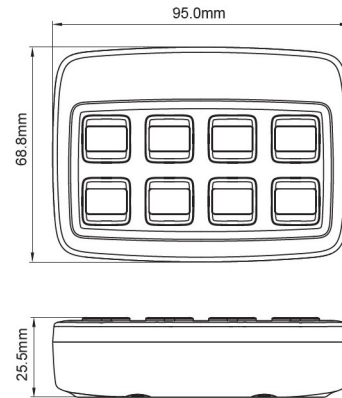

CONTROLS, SIRENS

TRAFLEDCONTR.
REVI

Control box | Trafled | Legion | Universal | 12/24V

EAN: 5414184001145

Specifications

Dimensions	95 mm x 69 mm x 25,5 mm
EMC	EMC R10
EMC R10	Yes
Good to know	Universal control
Length of cable (m)	1,2 m
Mounting	Surface mount
Number of buttons	8 buttons
Operating voltage	12V - 24V

Specifications	3 x 0,2A - 4 x 0,1A outputs
Supplied with	Complete set
To be ordered by	1
Type	Control box
Weight (kg)	0,370 Kg