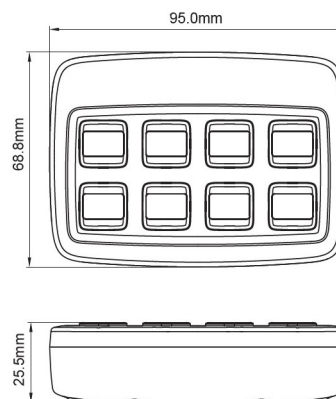

## Specifications

Dimensions	95 mm x 69 mm x 25,5 mm	Number of buttons	8 buttons
EMC	EMC R10	Operating voltage	12V - 24V
EMC R10	Yes	Specifications	3 x 0,2A - 4 x 0,1A outputs
Good to know	Universal control	Supplied with	Complete set
Length of cable (m)	1,2 m	To be ordered by	1
Material	Kunststof	Type	Control box
Mounting	Surface mount	Weight (kg)	0,370 Kg