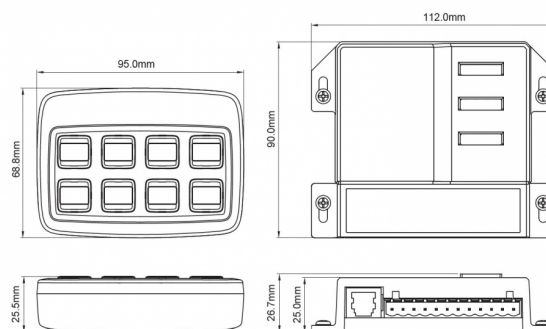

TRAFLEDCONTR
2.REV1

Control box + relay box | Trafled | Legion | Universal |
12/24V

EAN: 5414184001152

Specifications

Dimensions	95 mm x 69 mm x 25,5 mm
EMC	EMC R10
EMC R10	Yes
Good to know	Universal control
Length of cable (m)	4 m
Mounting	Surface mount
Number of buttons	8 buttons
Operating voltage	12V - 24V

Specifications	5 x 0,2A - 3 x 10A outputs
Supplied with	Complete set
To be ordered by	1
Type	Control box
Weight (kg)	0,650 Kg