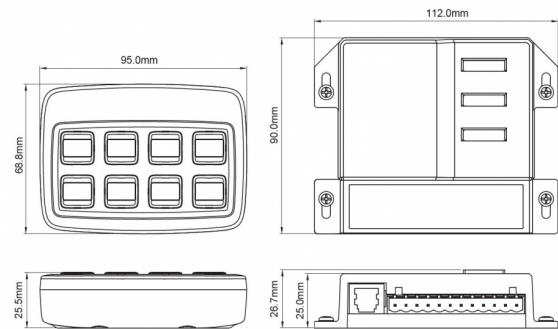

## Specifications

Dimensions	95 mm x 69 mm x 25,5 mm	Number of buttons	8 buttons
EMC	EMC R10	Operating voltage	12V - 24V
EMC R10	Yes	Specifications	5 x 0,2A - 3 x 10A outputs
Good to know	Universal control	Supplied with	Complete set
Length of cable (m)	4 m	To be ordered by	1
Material	Kunststof	Type	Control box
Mounting	Surface mount	Weight (kg)	0,650 Kg