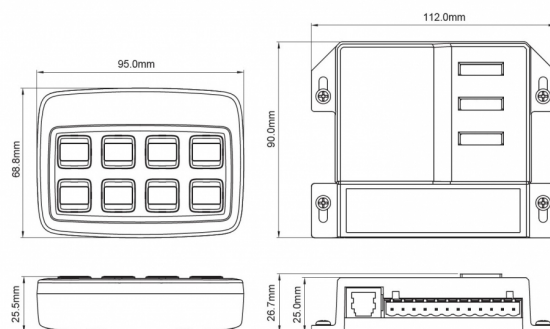

TRAFLEDCONTR
2.REV1

Control box + relay box | Trafled | Legion | Universal |
12/24V

EAN: 5414184001152

Specifications

Dimensions	95 mm x 69 mm x 25,5 mm
EMC	EMC R10
EMC R10	Yes
Good to know	Universal control
Length of cable (m)	4 m
Mounting	Surface mount
Number of buttons	8 buttons
Operating voltage	12V - 24V

Specifications	5 x 0,2A - 3 x 10A outputs
Supplied with	Complete set
To be ordered by	1
Type	Control box
Weight (kg)	0,650 Kg