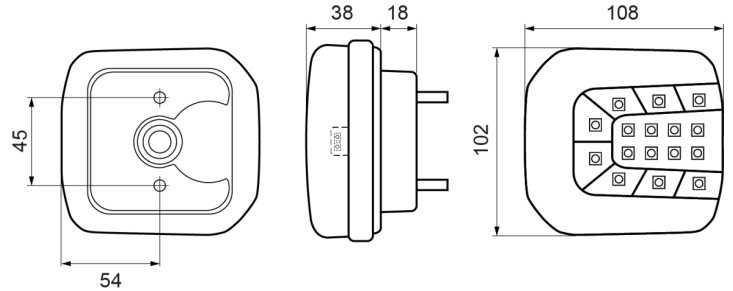

LIGHTS FRONT AND REAR

37LED/2

LED rear light | left+right | 12-24V

EAN: 5414184001909

Specifications

Approval D	Yes	Mounting side	Rear - Left & right
Certification	ECE	Operating voltage	12V - 24V
Color	Amber/red	Operation temperature	-30°C / +65°C
Colour of lens	Amber/red	Supplied with	Mounting screws
Connection	Open cable ends	To be ordered by	1
Dimensions	102 x 108 x 56 mm	Type	Rear lights
EMC	EMC R10	Weight (kg)	0,310 Kg
EMC R10	Yes	With Direction indicator	Yes
IP-degree	IP66+IP68	With Tail-Stop	Yes
Length of cable (m)	2 m		
Light source	LED		
Mounting	Surface mount		