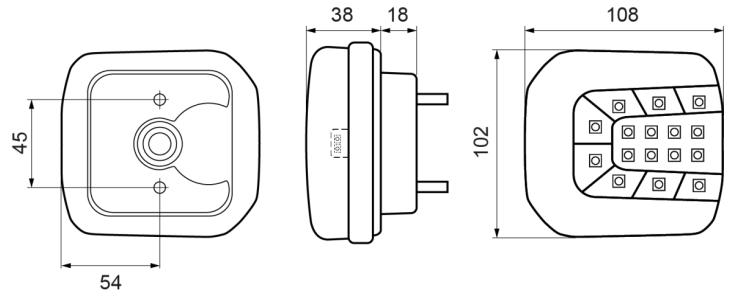

LIGHTS FRONT AND REAR

37LED/2

LED rear light | left+right | 12-24V

EAN: 5414184001909

Specifications

Approval D	Yes	Mounting side	Rear - Left & right
Certification	ECE	Operating voltage	12V - 24V
Color	Amber/red	Operation temperature	-30°C / +65°C
Colour of lens	Amber/red	Supplied with	Mounting screws
Connection	Open cable ends	To be ordered by	1
Dimensions	102 x 108 x 56 mm	Type	Rear lights
EMC	EMC R10	Weight (kg)	0,310 Kg
EMC R10	Yes	With Direction indicator	Yes
IP-degree	IP66+IP68	With Tail-Stop	Yes
Length of cable (m)	2 m		
Light source	LED		
Mounting	Surface mount		