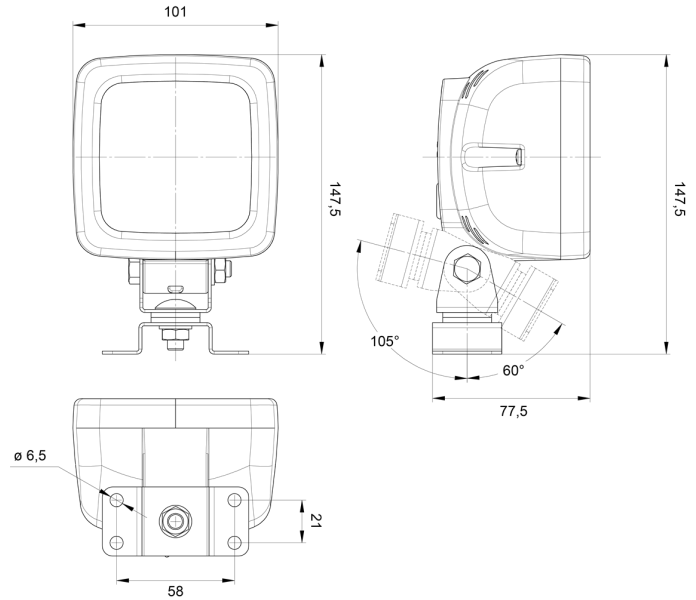

# LIGHTS FRONT AND REAR

485-SQ

LED reverse light | 12-24V | square

EAN: 5414184002012

## Specifications

Certification	ECE R23
Characteristics	100% aluminium housing 'anti-corrosion' with heat conductive black coating
Colour of lens	Opal
Connection	Open cable ends
EMC	EMC R10
EMC R10	Yes
Height mm	147 mm
IP-degree	IP66+IP68
Length of cable (m)	2,5 m
Light source	LED
Lumen	1000
Mounting	Bolt

Mounting side	Rear
Operating voltage	12V - 24V
Operation temperature	-30°C / +65°C
Packing	POS packaging
Supplied with	Omega bracket
Thickness mm	78 mm
To be ordered by	1
Type	Reverse lights
Watt	14 Watt
Weight (kg)	0,7 Kg
Width mm	101 mm