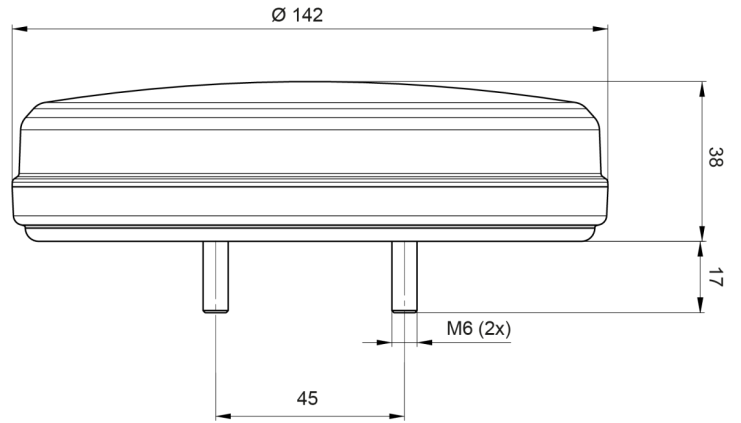

LIGHTS FRONT AND REAR

1350

LED rear fog/reverse light | left+right | 12-24V

EAN: 5414184000940

Specifications

Approval D	Yes	Mounting side	Rear - Left & right
Certification	ECE	Operating voltage	12V - 24V
Color	Red/white	Operation temperature	-30°C / +65°C
Colour of lens	Red/white	Packing	POS packaging
Connection	Open cable ends	Supplied with	Mounting screws
Diameter mm	142 mm	Thickness mm	38 mm
EMC	EMC R10	To be ordered by	1
EMC R10	Yes	Type	Rear fog/reverse lights
IP-degree	IP66+IP68	Weight (kg)	0,410 Kg
Length of cable (m)	2 m	With Rear fog light	Yes
Light source	LED	With Reversing light	Yes
Mounting	Surface mount	With Tail light	Yes