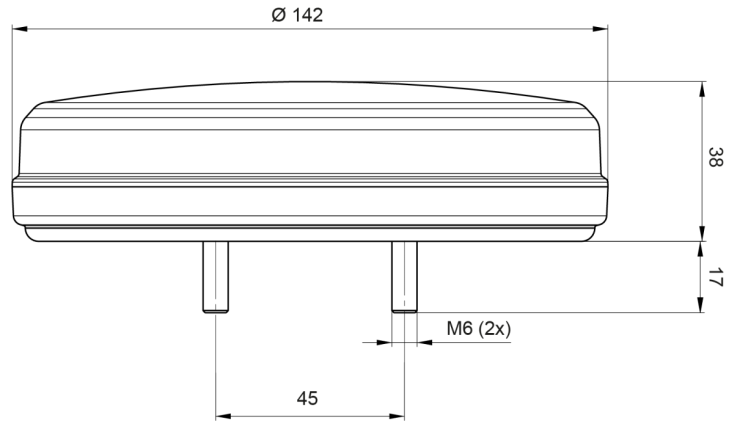

LIGHTS FRONT AND REAR

1350

LED rear fog/reverse light | left+right | 12-24V

EAN: 5414184000940

Specifications

Approval D	Yes	Mounting side	Rear - Left & right
Certification	ECE	Operating voltage	12V - 24V
Color	Red/white	Operation temperature	-30°C / +65°C
Colour of lens	Red/white	Packing	POS packaging
Connection	Open cable ends	Supplied with	Mounting screws
Diameter mm	142 mm	Thickness mm	38 mm
EMC	EMC R10	To be ordered by	1
EMC R10	Yes	Type	Rear fog/reverse lights
IP-degree	IP66+IP68	Weight (kg)	0,410 Kg
Length of cable (m)	2 m	With Rear fog light	Yes
Light source	LED	With Reversing light	Yes
Mounting	Surface mount	With Tail light	Yes