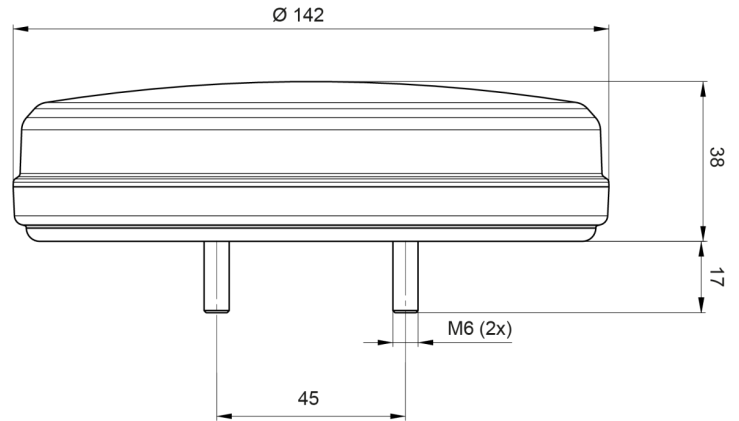

LIGHTS FRONT AND REAR

1350

LED rear fog/reverse light | left+right | 12-24V

EAN: 5414184000940

Specifications

Approval D	Yes	Mounting side	Rear - Left & right
Certification	ECE	Operating voltage	12V - 24V
Color	Red/white	Operation temperature	-30°C / +65°C
Colour of lens	Red/white	Packing	POS packaging
Connection	Open cable ends	Supplied with	Mounting screws
Diameter mm	142 mm	Thickness mm	38 mm
EMC	EMC R10	To be ordered by	1
EMC R10	Yes	Type	Rear fog/reverse lights
IP-degree	IP66+IP68	Weight (kg)	0,410 Kg
Length of cable (m)	2 m	With Rear fog light	Yes
Light source	LED	With Reversing light	Yes
Mounting	Surface mount	With Tail light	Yes