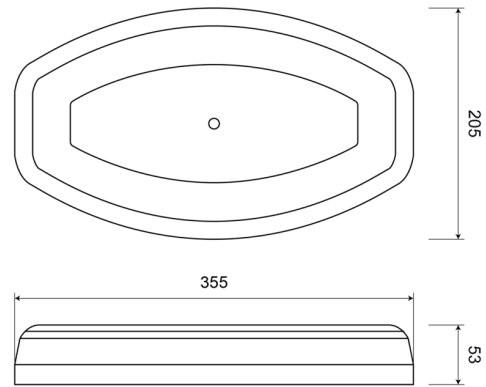

# LED LIGHTBARS

LEGMINI-OR-O

LEGION mini LED lightbar | 35,5 cm | amber | 12-24V

EAN: 5414184001480

## Specifications

Characteristics	Without control box, no roof connector
Color	Amber
Colour of lens	Amber
Connection	Open cable ends
Dimensions	355 mm x 205 mm x 53 mm
ECE R65 Class 1	Yes
EMC	EMC R10
EMC R10	Yes
IP-degree	IP64
Length range	MINI (0-100 cm)
Light source	LED
Mounting	Fixed

Number of LEDs	24
Number of flash patterns	23
Operating voltage	12V - 24V
Packing	POS packaging
Series	Legion
Supplied with	Mounting screws, manual
Synchronisable	Yes
To be ordered by	1
Weight (kg)	1,526 Kg