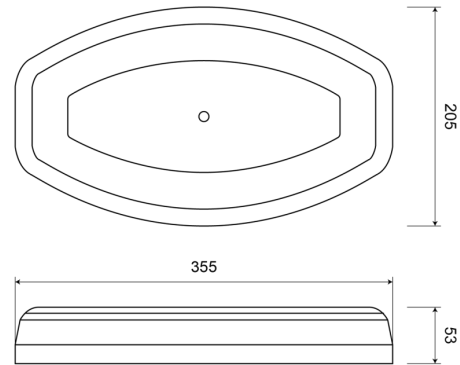

# LED LIGHTBARS

LEGMINI-OR-O

LEGION mini LED lightbar | 35,5 cm | amber | 12-24V

EAN: 5414184001480

## Specifications

Characteristics	Without control box, without roof connector
Color	Amber
Colour of lens	Amber
Connection	Open cable ends
Dimensions	355 mm x 205 mm x 53 mm
ECE R65 Class 1	Yes
EMC	EMC R10
EMC R10	Yes
IP-degree	IP64
Length	Mini (0-100 cm)
Light source	LED
Mounting	Fixed

Number of LEDs	24
Number of flash patterns	23
Operating voltage	12V - 24V
Packing	POS packaging
Series	Legion
Supplied with	Mounting screws, manual
Synchronisable	Yes
To be ordered by	1
Weight (kg)	1,53 Kg