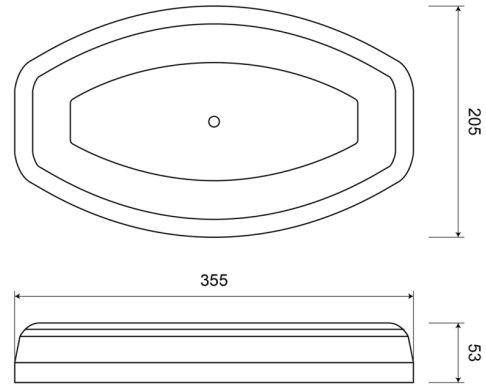

# LED LIGHTBARS

LEGMINI-OR-O

LEGION mini LED lightbar | 35,5 cm | amber | 12-24V

EAN: 5414184001480

## Specifications

Characteristics	Without control box, no roof connector	Number of LEDs	24
Color	Amber	Number of flash patterns	23
Colour of lens	Amber	Operating voltage	12V - 24V
Connection	Open cable ends	Packing	POS packaging
Dimensions	355 mm x 205 mm x 53 mm	Series	Legion
ECE R65 Class 1	Yes	Supplied with	Mounting screws, manual
EMC	EMC R10	Synchronisable	Yes
EMC R10	Yes	To be ordered by	1
IP-degree	IP64	Weight (kg)	1,526 Kg
Length	MINI (0-100 cm)		
Light source	LED		
Mounting	Fixed		