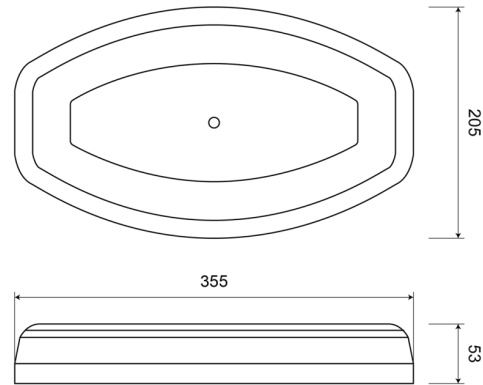

LED LIGHTBARS

LEGMINI-M-OR-
O

LEGION mini LED lightbar | magn. | 35,5 cm | amber | 12?24V

EAN: 5414184001497

Specifications

Characteristics	Without control box, no roof connector	Light source	LED
Color	Amber	Mounting	Magnetic with suction cups
Colour of lens	Amber	Number of LEDs	24
Connection	Cigar-lighter plug	Number of flash patterns	23
Dimensions	355 mm x 205 mm x 53 mm	Operating voltage	12V - 24V
ECE R65 Class 1	Yes	Packing	POS packaging
EMC	EMC R10	Series	Legion
EMC R10	Yes	Supplied with	Manual
IP-degree	IP64	Synchronisable	No
Length	MINI (0-100 cm)	To be ordered by	1
Length of cable (m)	3 m	Weight (kg)	2,900 Kg