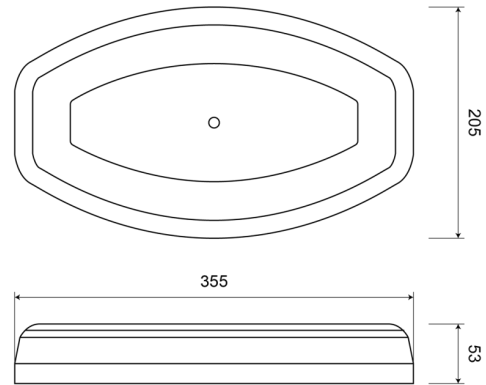

LED LIGHTBARS

LEGMINI-M-OR-
O

LEGION mini LED lightbar | magn. | 35,5 cm | amber | 12?24V

EAN: 5414184001497

Specifications

Characteristics	Without control box, no roof connector	Light source	LED
Color	Amber	Mounting	Magnetic with suction cups
Colour of lens	Amber	Number of LEDs	24
Connection	Cigar-lighter plug	Number of flash patterns	23
Dimensions	355 mm x 205 mm x 53 mm	Operating voltage	12V - 24V
ECE R65 Class 1	Yes	Packing	POS packaging
EMC	EMC R10	Series	Legion
EMC R10	Yes	Supplied with	Manual
IP-degree	IP64	Synchronisable	No
Length	MINI (0-100 cm)	To be ordered by	1
Length of cable (m)	3 m	Weight (kg)	2,900 Kg