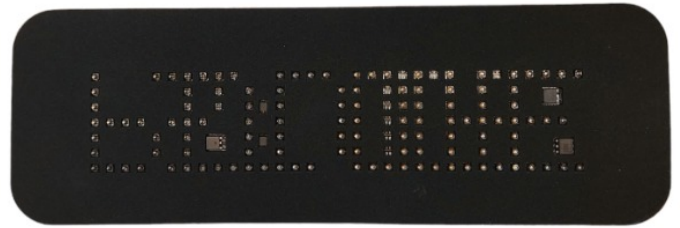

## Specifications

Characteristics	Control with DIP Switch	Length mm	300 mm
Color	Red	Light source	LED
Colour of LEDs	Red	Mounting	With 2 bolts M4+ Adhesif
Colour of lens	Clear	Operating voltage	12V
Good to know	Standard in mirror writing - instantly readable on order	To be ordered by	1
Height mm	100 mm	Weight (kg)	130 gr