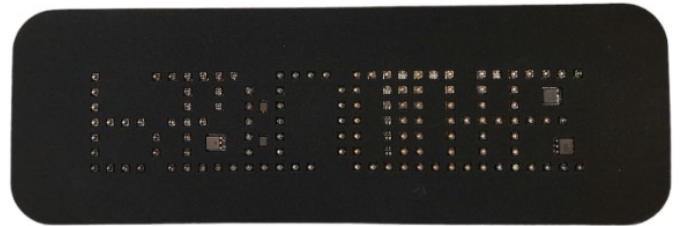

EAN: 5414184164529

Specifications

Characteristics	Control with DIP Switch	Length mm	300 mm
Color	Red	Light source	LED
Colour of LEDs	Red	Operating voltage	12V
Colour of lens	Clear	To be ordered by	1
Good to know	Standard in mirror writing - instantly readable on order	Weight (kg)	130 gr
Height mm	100 mm		