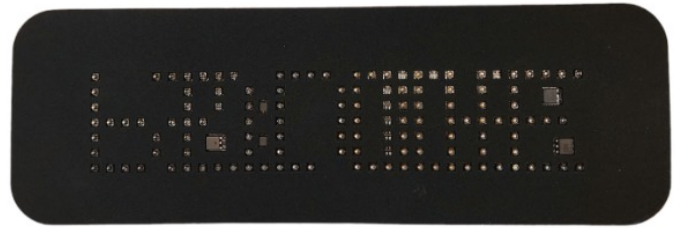

### Specifications

Characteristics	Control with DIP Switch	Length mm	300 mm
Color	Red	Light source	LED
Colour of LEDs	Red	Mounting	With 2 bolts M4+ Adhesif
Colour of lens	Clear	Operating voltage	12V
Good to know	Standard in mirror writing - instantly readable on order	To be ordered by	1
Height mm	100 mm	Weight (kg)	130 gr