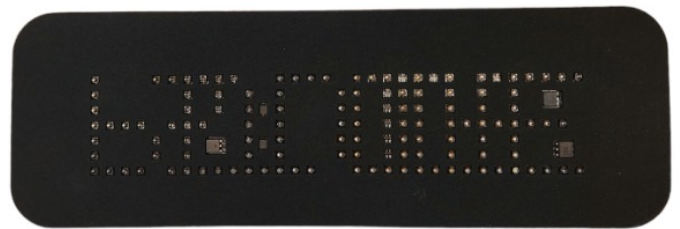

EAN: 5414184164529

Specifications

Characteristics	Control with DIP Switch	Length mm	300 mm
Color	Red	Light source	LED
Colour of LEDs	Red	Mounting	With 2 bolts M4+ Adhesif
Colour of lens	Clear	Operating voltage	12V
Good to know	Standard in mirror writing - instantly readable on order	To be ordered by	1
Height mm	100 mm	Weight (kg)	130 gr