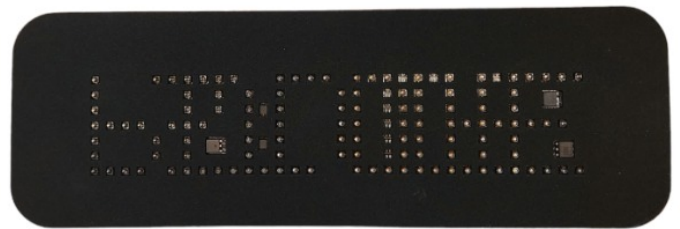

## Specifications

Characteristics	Control with DIP Switch	Length mm	300 mm
Color	Red	Light source	LED
Colour of LEDs	Red	Mounting	With 2 bolts M4+ Adhesif
Colour of lens	Clear	Operating voltage	12V
Good to know	Standard in mirror writing - instantly readable on order	To be ordered by	1
Height mm	100 mm	Weight (kg)	130 gr