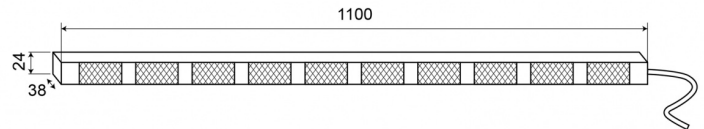

LED TRAFFIC ADVISORS

TRAFLED10-OC

LED traffic advisor | 10 modules | 12-24V | amber/white

EAN: 5414184001787

Specifications

Characteristics	With white warning tips	Number of flash patterns	20 warning +11 arrow
Color	Amber/white	Number of modules	10
Colour of lens	Clear	Operating voltage	12V - 24V
Connection	Open cable ends	Operation temperature	-30°C / +65°C
Dimensions	1100 mm x 38 mm x 24 mm	Supplied with	Control box, universal mounting brackets, cables, manual
EMC	EMC R10	To be ordered by	1
EMC R10	Yes	Watt	30,10 Watt
IP-degree	IP67	Weight (kg)	3,150 Kg
Length of cable (m)	15 m	With warning tips	White
Light source	LED		
Mounting	Surface mount		
Number of LEDs	10x3		