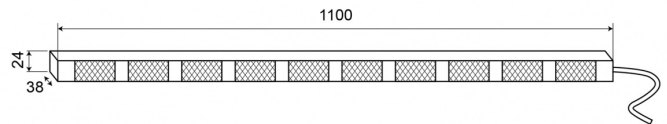

LED TRAFFIC ADVISORS

TRAFLED10-OC

LED traffic advisor | 10 modules | 12-24V | amber/white

EAN: 5414184001787

Specifications

Characteristics	With white warning tips
Color	Amber/white
Colour of lens	Clear
Connection	Open cable ends
Dimensions	1100 mm x 38 mm x 24 mm
EMC	EMC R10
EMC R10	Yes
IP-degree	IP67
Length of cable (m)	15 m
Light source	LED
Mounting	Surface mount
Number of LEDs	10x3

Number of flash patterns	20 warning +11 arrow
Number of modules	10
Operating voltage	12V - 24V
Operation temperature	-30°C / +65°C
Supplied with	Control box, universal mounting brackets, cables, manual
To be ordered by	1
Watt	30,10 Watt
Weight (kg)	3,15 Kg
With warning tips	White