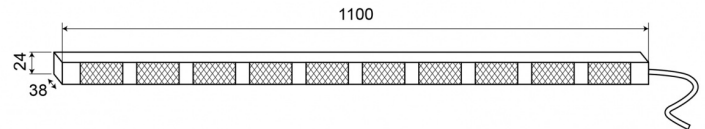

LED TRAFFIC ADVISORS

TRAFLED10-OC

LED traffic advisor | 10 modules | 12-24V | amber/white

EAN: 5414184001787

Specifications

Characteristics	With white warning tips	Number of flash patterns	20 warning +11 arrow
Color	Amber/white	Number of modules	10
Colour of lens	Clear	Operating voltage	12V - 24V
Connection	Open cable ends	Operation temperature	-30°C / +65°C
Dimensions	1100 mm x 38 mm x 24 mm	Supplied with	Control box, universal mounting brackets, cables, manual
EMC	EMC R10	To be ordered by	1
EMC R10	Yes	Watt	30,10 Watt
IP-degree	IP67	Weight (kg)	3,150 Kg
Length of cable (m)	15 m	With warning tips	White
Light source	LED		
Mounting	Surface mount		
Number of LEDs	10x3		