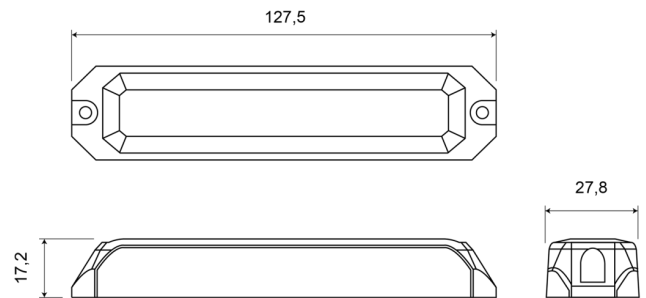

LED FLASHERS

STARLED6-BL-
CL2

LED Flasher | 6 LEDs | 12-24V | blue

EAN: 5414184019294

Specifications

Color	Blue	Number of LEDs	6
Colour of lens	Clear	Number of flash patterns	5
Connection	Open cable ends	Operating voltage	12V - 24V
Dimensions	127,50 mm x 27,80 mm x 17,20 mm	Operation temperature	-30°C / +65°C
ECE R65 Class 2	Yes	Shape	Rectangular/long/elongated
EMC R10	Yes	Supplied with	Mounting screws, gasket, manual
IP-degree	IP67	Synchronisable	Yes
Length of cable (m)	0,16 m	To be ordered by	1
Light source	LED	Weight (kg)	0,112 Kg
Mounting	Surface mount		