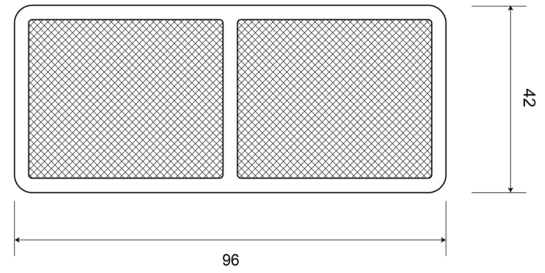

REFLECTORS

32AR

Reflector | rectangular | red

EAN: 5414184001046

Specifications

Certification	ECE R3	Mounting side	Rear
Color	Red	Thickness mm	6 mm
Dimensions	96 mm x 42 mm	To be ordered by	10
Material	PMMA/ABS	Type	Rectangular
Mounting	Adhesif	Weight (kg)	0,032 Kg