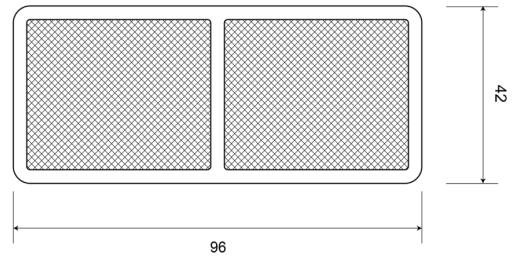

REFLECTORS

32AR

Reflector | rectangular | red

EAN: 5414184001046

Specifications

Certification	ECE R3
Color	Red
Dimensions	96 mm x 42 mm
Material	PMMA/ABS
Mounting	Adhesif

Mounting side	Rear
Thickness mm	6 mm
To be ordered by	10
Type	Rectangular
Weight (kg)	0,032 Kg