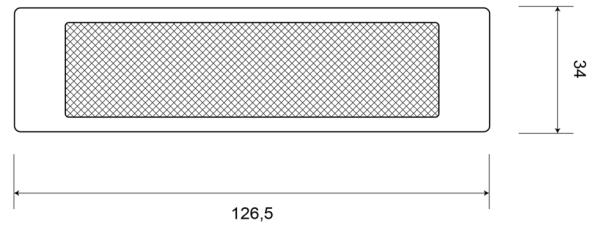

REFLECTORS

31AR

Reflector | rectangular | red

EAN: 5414184001237

Specifications

Certification	ECE R3	Mounting side	Rear
Color	Red	Thickness mm	6,5 mm
Dimensions	126,5 mm x 34 mm	To be ordered by	10
Material	PMMA/ABS	Type	Rectangular
Mounting	Adhesif	Weight (kg)	0,032 Kg