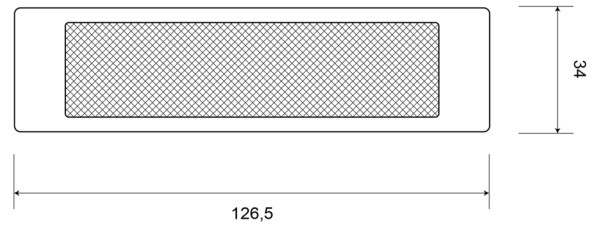

REFLECTORS

31AR

Reflector | rectangular | red

EAN: 5414184001237

Specifications

Certification	ECE R3	Mounting side	Rear
Color	Red	Thickness mm	6,5 mm
Dimensions	126,5 mm x 34 mm	To be ordered by	10
Material	PMMA/ABS	Type	Rectangular
Mounting	Adhesif	Weight (kg)	0,032 Kg