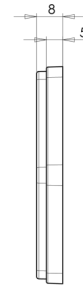

# REFLECTORS

30AC

Reflector | 6-sided | white

EAN: 5414184001169

## Specifications

Certification	ECE R3	Thickness mm	8 mm
Color	White	To be ordered by	10
Height mm	66,85 mm	Type	6-sided
Material	PMMA/ABS	Weight (kg)	0,032 Kg
Mounting	Adhesif	Width mm	75,2 mm
Mounting side	Front		