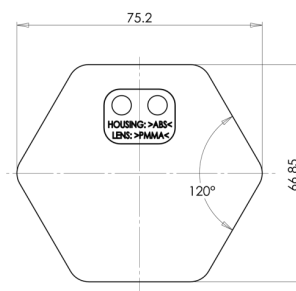

# REFLECTORS

30AC

Reflector | 6-sided | white

EAN: 5414184001169

## Specifications

Certification	ECE R3	Thickness mm	8 mm
Color	White	To be ordered by	10
Height mm	66,85 mm	Type	6-sided
Material	PMMA/ABS	Weight (kg)	0,032 Kg
Mounting	Adhesif	Width mm	75,2 mm
Mounting side	Front		