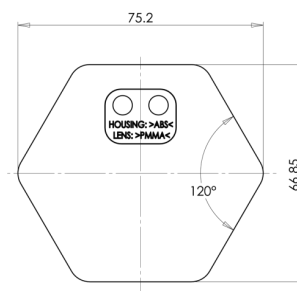

# REFLECTORS

30AC

Reflector | 6-sided | white

EAN: 5414184001169

## Specifications

Certification	ECE R3	Thickness mm	8 mm
Color	White	To be ordered by	10
Height mm	66,85 mm	Type	6-sided
Material	PMMA/ABS	Weight (kg)	0,032 Kg
Mounting	Adhesif	Width mm	75,2 mm
Mounting side	Front		