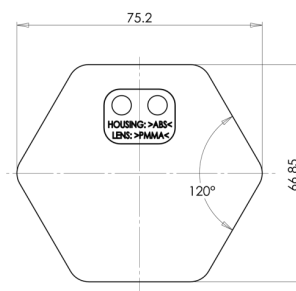

REFLECTORS

30AC

Reflector | 6-sided | white

EAN: 5414184001169

Specifications

Certification	ECE R3	Thickness mm	8 mm
Color	White	To be ordered by	10
Height mm	66,85 mm	Type	6-sided
Material	PMMA/ABS	Weight (kg)	0,032 Kg
Mounting	Adhesif	Width mm	75,2 mm
Mounting side	Front		