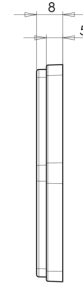

# REFLECTORS

30AC

Reflector | 6-sided | white

EAN: 5414184001169

## Specifications

Certification	ECE R3	Thickness mm	8 mm
Color	White	To be ordered by	10
Height mm	66,85 mm	Type	6-sided
Material	PMMA/ABS	Weight (kg)	0,032 Kg
Mounting	Adhesif	Width mm	75,2 mm
Mounting side	Front		