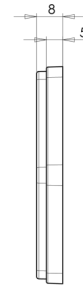

REFLECTORS

30AC

Reflector | 6-sided | white

EAN: 5414184001169

Specifications

Certification	ECE R3	Thickness mm	8 mm
Color	White	To be ordered by	10
Height mm	66,85 mm	Type	6-sided
Material	PMMA/ABS	Weight (kg)	0,032 Kg
Mounting	Adhesif	Width mm	75,2 mm
Mounting side	Front		