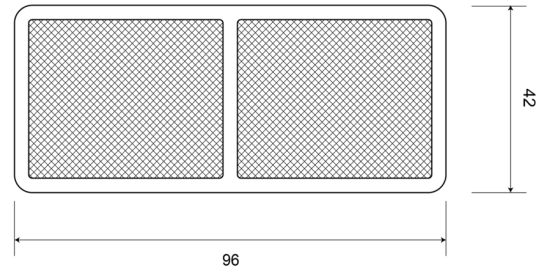

REFLECTORS

32AC

Reflector | rectangular | white

EAN: 5414184001022

Specifications

Certification	ECE R3	Mounting side	Front
Color	White	Thickness mm	6 mm
Dimensions	96 mm x 42 mm	To be ordered by	10
Material	PMMA/ABS	Type	Rectangular
Mounting	Adhesif	Weight (kg)	0,032 Kg