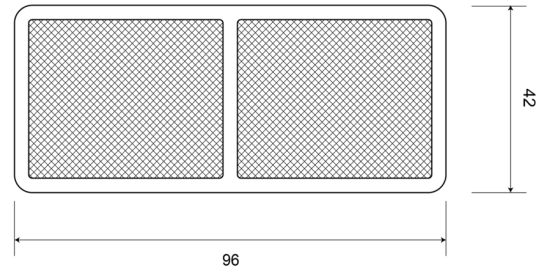

# REFLECTORS

32AC

Reflector | rectangular | white

EAN: 5414184001022

## Specifications

Certification	ECE R3	Mounting side	Front
Color	White	Thickness mm	6 mm
Dimensions	96 mm x 42 mm	To be ordered by	10
Material	PMMA/ABS	Type	Rectangular
Mounting	Adhesif	Weight (kg)	0,032 Kg