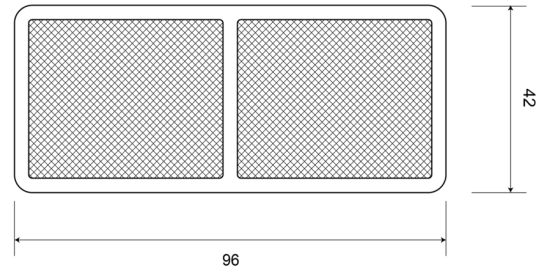

# REFLECTORS

32AO

Reflector | rectangular | amber

EAN: 5414184001039

## Specifications

Certification	ECE R3	Mounting side	Side
Color	Amber	Thickness mm	6 mm
Dimensions	96 mm x 42 mm	To be ordered by	10
Material	PMMA/ABS	Type	Rectangular
Mounting	Adhesif	Weight (kg)	0,032 Kg