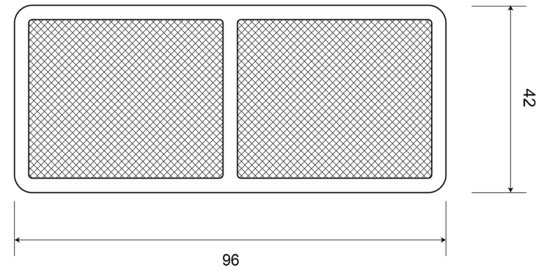

# REFLECTORS

32AO

Reflector | rectangular | amber

EAN: 5414184001039

## Specifications

Certification	ECE R3	Mounting side	Side
Color	Amber	Thickness mm	6 mm
Dimensions	96 mm x 42 mm	To be ordered by	10
Material	PMMA/ABS	Type	Rectangular
Mounting	Adhesif	Weight (kg)	0,032 Kg