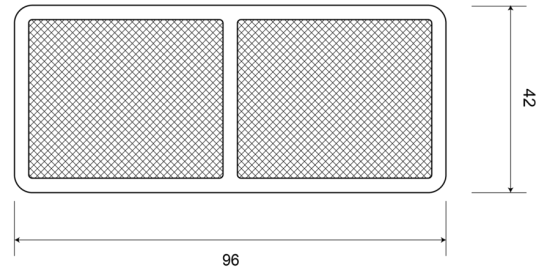

REFLECTORS

32AO

Reflector | rectangular | amber

EAN: 5414184001039

Specifications

Certification	ECE R3	Mounting side	Side
Color	Amber	Thickness mm	6 mm
Dimensions	96 mm x 42 mm	To be ordered by	10
Material	PMMA/ABS	Type	Rectangular
Mounting	Adhesif	Weight (kg)	0,032 Kg