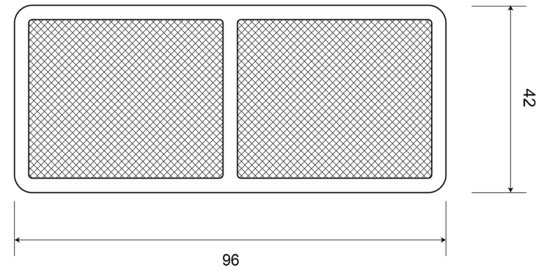

REFLECTORS

32AO

Reflector | rectangular | amber

EAN: 5414184001039

Specifications

Certification	ECE R3	Mounting side	Side
Color	Amber	Thickness mm	6 mm
Dimensions	96 mm x 42 mm	To be ordered by	10
Material	PMMA/ABS	Type	Rectangular
Mounting	Adhesif	Weight (kg)	0,032 Kg