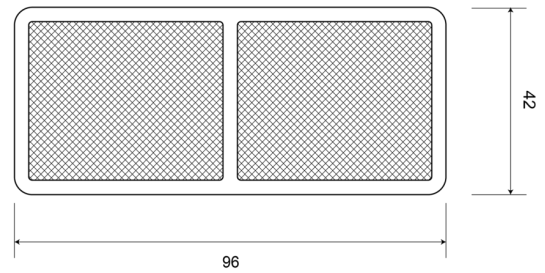

# REFLECTORS

32C

Reflector | rectangular | white

EAN: 5414184001053

## Specifications

Certification	ECE R3	Mounting side	Front
Color	White	Thickness mm	6 mm
Dimensions	96 mm x 42 mm	To be ordered by	10
Material	PMMA/ABS	Type	Rectangular
Mounting	Screw mount	Weight (kg)	0,032 Kg