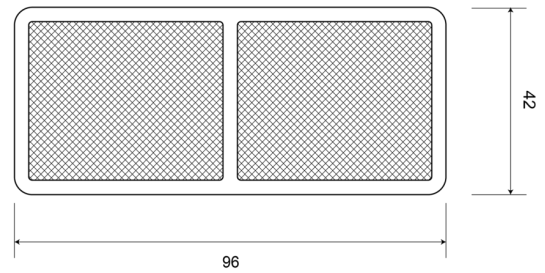

REFLECTORS

32C

Reflector | rectangular | white

EAN: 5414184001053

Specifications

Certification	ECE R3	Mounting side	Front
Color	White	Thickness mm	6 mm
Dimensions	96 mm x 42 mm	To be ordered by	10
Material	PMMA/ABS	Type	Rectangular
Mounting	Screw mount	Weight (kg)	0,032 Kg