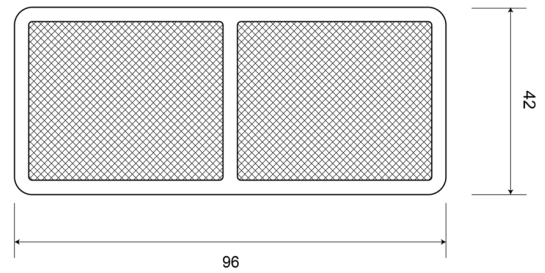

REFLECTORS

32R

Reflector | rectangular | red

EAN: 5414184001077

Specifications

Certification	ECE R3	Mounting side	Rear
Color	Red	Thickness mm	6 mm
Dimensions	96 mm x 42 mm	To be ordered by	10
Material	PMMA/ABS	Type	Rectangular
Mounting	Screw mount	Weight (kg)	0,032 Kg