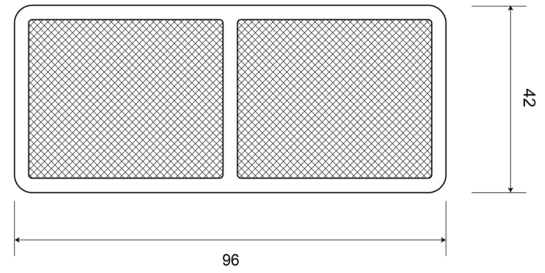

REFLECTORS

32R

Reflector | rectangular | red

EAN: 5414184001077

Specifications

Certification	ECE R3	Mounting side	Rear
Color	Red	Thickness mm	6 mm
Dimensions	96 mm x 42 mm	To be ordered by	10
Material	PMMA/ABS	Type	Rectangular
Mounting	Screw mount	Weight (kg)	0,032 Kg