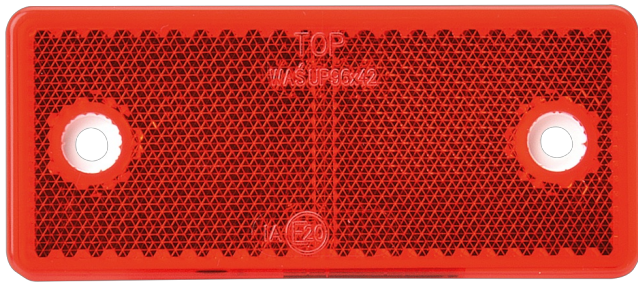

REFLECTORS

32R

Reflector | rectangular | red

EAN: 5414184001077

Specifications

Certification	ECE R3	Mounting side	Rear
Color	Red	Thickness mm	6 mm
Dimensions	96 mm x 42 mm	To be ordered by	10
Material	PMMA/ABS	Type	Rectangular
Mounting	Screw mount	Weight (kg)	0,032 Kg