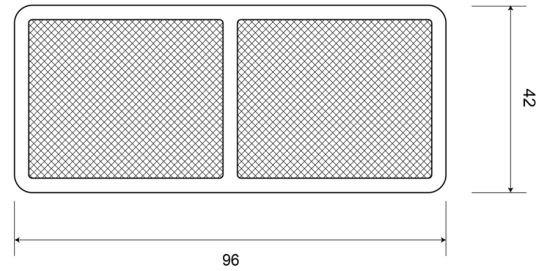

# REFLECTORS

320

Reflector | rectangular | amber

EAN: 5414184001060

## Specifications

Certification	ECE R3	Mounting side	Side
Color	Amber	Thickness mm	6 mm
Dimensions	96 mm x 42 mm	To be ordered by	10
Material	PMMA/ABS	Type	Rectangular
Mounting	Screw mount	Weight (kg)	0,032 Kg