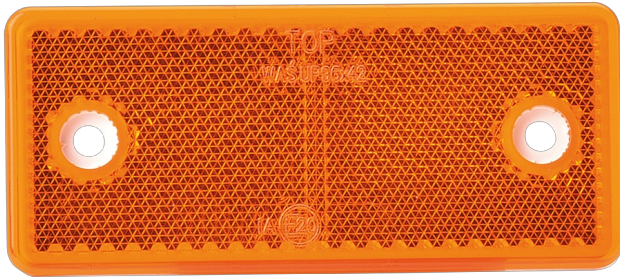

# REFLECTORS

320

Reflector | rectangular | amber

EAN: 5414184001060

## Specifications

Certification	ECE R3	Mounting side	Side
Color	Amber	Thickness mm	6 mm
Dimensions	96 mm x 42 mm	To be ordered by	10
Material	PMMA/ABS	Type	Rectangular
Mounting	Screw mount	Weight (kg)	0,032 Kg