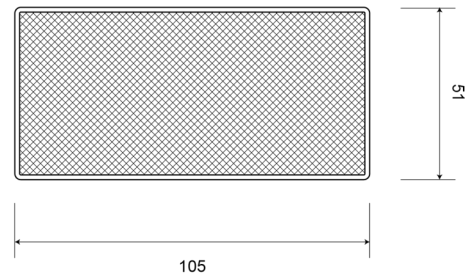

REFLECTORS

33AC

Reflector | rectangular | white

EAN: 5414184001084

Specifications

Certification	ECE R3	Mounting side	Front
Color	White	Thickness mm	7 mm
Dimensions	105 mm x 51 mm	To be ordered by	10
Material	PMMA/ABS	Type	Rectangular
Mounting	Adhesif	Weight (kg)	0,032 Kg