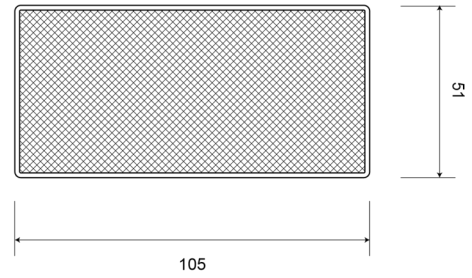

REFLECTORS

33AC

Reflector | rectangular | white

EAN: 5414184001084

Specifications

Certification	ECE R3	Mounting side	Front
Color	White	Thickness mm	7 mm
Dimensions	105 mm x 51 mm	To be ordered by	10
Material	PMMA/ABS	Type	Rectangular
Mounting	Adhesif	Weight (kg)	0,032 Kg