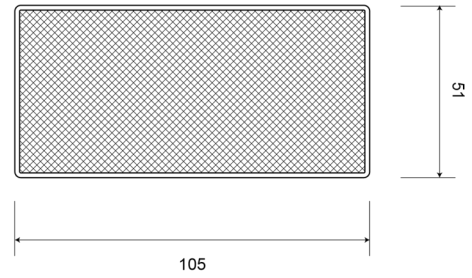

REFLECTORS

33AR

Reflector | rectangular | red

EAN: 5414184001107

Specifications

Certification	ECE R3	Mounting side	Rear
Color	Red	Thickness mm	7 mm
Dimensions	105 mm x 51 mm	To be ordered by	10
Material	PMMA/ABS	Type	Rectangular
Mounting	Adhesif	Weight (kg)	0,032 Kg