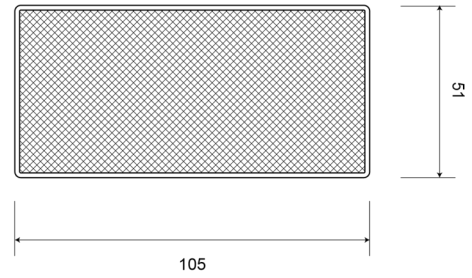

# REFLECTORS

33AR

Reflector | rectangular | red

EAN: 5414184001107

## Specifications

Certification	ECE R3	Mounting side	Rear
Color	Red	Thickness mm	7 mm
Dimensions	105 mm x 51 mm	To be ordered by	10
Material	PMMA/ABS	Type	Rectangular
Mounting	Adhesif	Weight (kg)	0,032 Kg