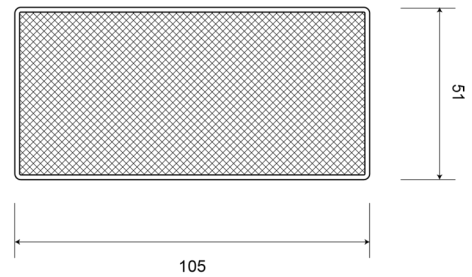

REFLECTORS

33AO

Reflector | rectangular | amber

EAN: 5414184001091

Specifications

Certification	ECE R3	Mounting side	Side
Color	Amber	Thickness mm	7 mm
Dimensions	105 mm x 51 mm	To be ordered by	10
Material	PMMA/ABS	Type	Rectangular
Mounting	Adhesif	Weight (kg)	0,032 Kg