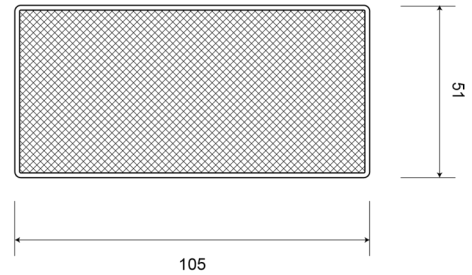

# REFLECTORS

33AO

Reflector | rectangular | amber

EAN: 5414184001091

## Specifications

Certification	ECE R3	Mounting side	Side
Color	Amber	Thickness mm	7 mm
Dimensions	105 mm x 51 mm	To be ordered by	10
Material	PMMA/ABS	Type	Rectangular
Mounting	Adhesif	Weight (kg)	0,032 Kg