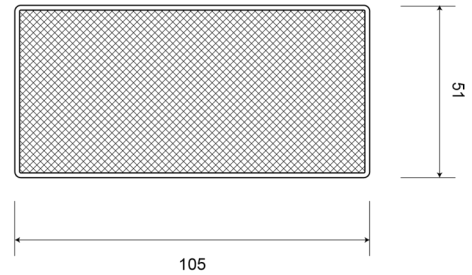

REFLECTORS

33AO

Reflector | rectangular | amber

EAN: 5414184001091

Specifications

Certification	ECE R3	Mounting side	Side
Color	Amber	Thickness mm	7 mm
Dimensions	105 mm x 51 mm	To be ordered by	10
Material	PMMA/ABS	Type	Rectangular
Mounting	Adhesif	Weight (kg)	0,032 Kg