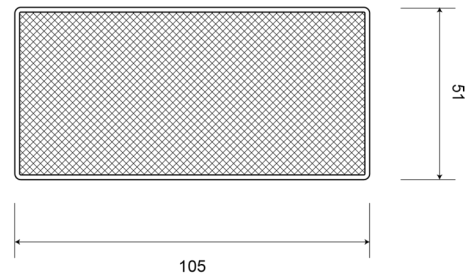

REFLECTORS

33AO

Reflector | rectangular | amber

EAN: 5414184001091

Specifications

Certification	ECE R3	Mounting side	Side
Color	Amber	Thickness mm	7 mm
Dimensions	105 mm x 51 mm	To be ordered by	10
Material	PMMA/ABS	Type	Rectangular
Mounting	Adhesif	Weight (kg)	0,032 Kg