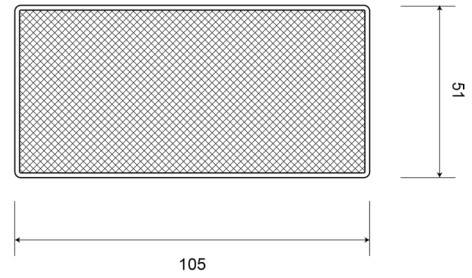

REFLECTORS

33AO

Reflector | rectangular | amber

EAN: 5414184001091

Specifications

Certification	ECE R3	Mounting side	Side
Color	Amber	Thickness mm	7 mm
Dimensions	105 mm x 51 mm	To be ordered by	10
Material	PMMA/ABS	Type	Rectangular
Mounting	Adhesif	Weight (kg)	0,032 Kg