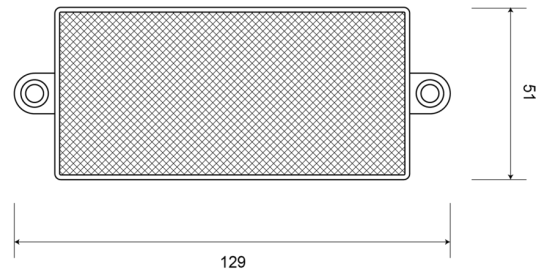

# REFLECTORS

33C

Reflector | rectangular | white

EAN: 5414184001114

## Specifications

Certification	ECE R3	Mounting side	Front
Color	White	Thickness mm	7 mm
Dimensions	129 mm x 51 mm	To be ordered by	10
Material	PMMA/ABS	Type	Rectangular
Mounting	Screw mount	Weight (kg)	0,032 Kg