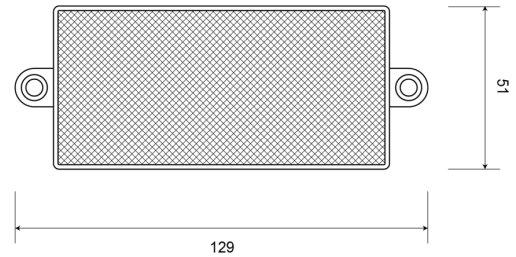

REFLECTORS

33C

Reflector | rectangular | white

EAN: 5414184001114

Specifications

Certification	ECE R3
Color	White
Dimensions	129 mm x 51 mm
Material	PMMA/ABS
Mounting	Screw mount

Mounting side	Front
Thickness mm	7 mm
To be ordered by	10
Type	Rectangular
Weight (kg)	0,032 Kg