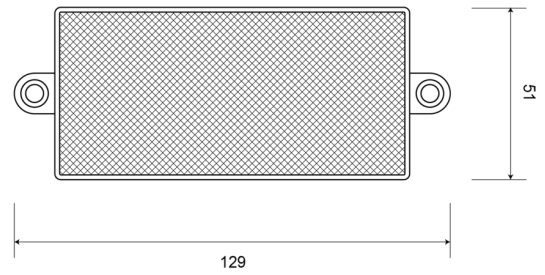

# REFLECTORS

33C

Reflector | rectangular | white

EAN: 5414184001114

## Specifications

|               |                |                  |             |
|---------------|----------------|------------------|-------------|
| Certification | ECE R3         | Mounting side    | Front       |
| Color         | White          | Thickness mm     | 7 mm        |
| Dimensions    | 129 mm x 51 mm | To be ordered by | 10          |
| Material      | PMMA/ABS       | Type             | Rectangular |
| Mounting      | Screw mount    | Weight (kg)      | 0,032 Kg    |