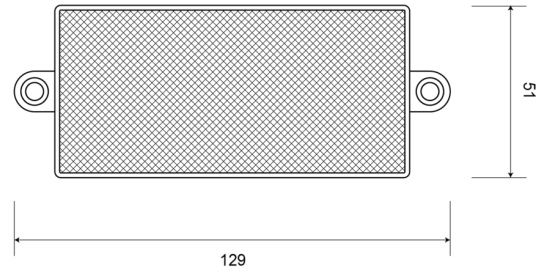

# REFLECTORS

33R

Reflector | rectangular | red

EAN: 5414184001138

## Specifications

Certification	ECE R3	Mounting side	Rear
Color	Red	Thickness mm	7 mm
Dimensions	129 mm x 51 mm	To be ordered by	10
Material	PMMA/ABS	Type	Rectangular
Mounting	Screw mount	Weight (kg)	0,032 Kg