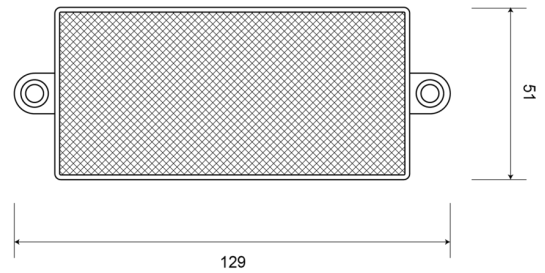

REFLECTORS

33R

Reflector | rectangular | red

EAN: 5414184001138

Specifications

Certification	ECE R3	Mounting side	Rear
Color	Red	Thickness mm	7 mm
Dimensions	129 mm x 51 mm	To be ordered by	10
Material	PMMA/ABS	Type	Rectangular
Mounting	Screw mount	Weight (kg)	0,032 Kg