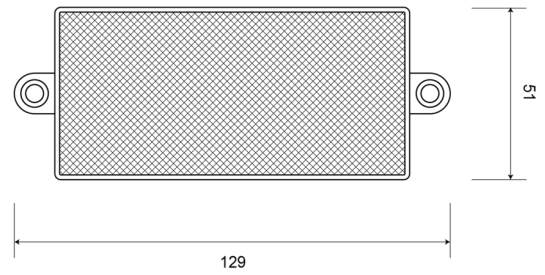

REFLECTORS

33R

Reflector | rectangular | red

EAN: 5414184001138

Specifications

Certification	ECE R3	Mounting side	Rear
Color	Red	Thickness mm	7 mm
Dimensions	129 mm x 51 mm	To be ordered by	10
Material	PMMA/ABS	Type	Rectangular
Mounting	Screw mount	Weight (kg)	0,032 Kg