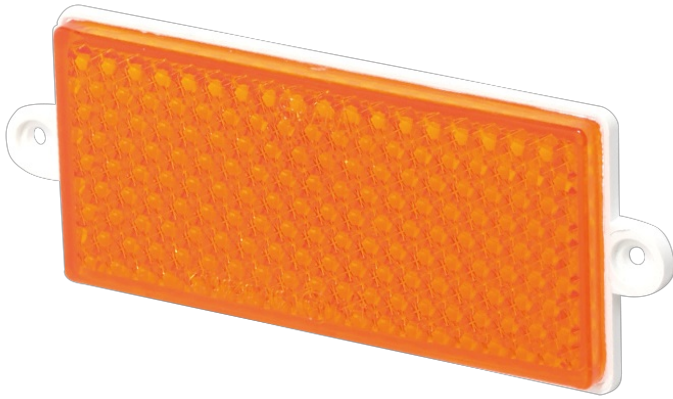

# REFLECTORS

330

Reflector | rectangular | amber

EAN: 5414184001121

## Specifications

Certification	ECE R3	Mounting side	Side
Color	Amber	Thickness mm	7 mm
Dimensions	129 mm x 51 mm	To be ordered by	10
Material	PMMA/ABS	Type	Rectangular
Mounting	Screw mount	Weight (kg)	0,032 Kg