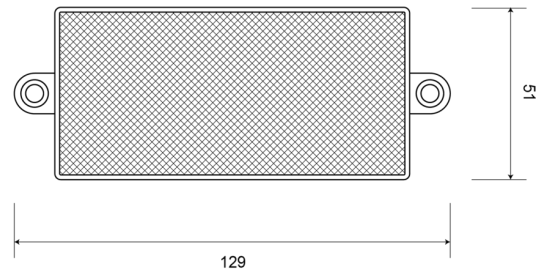

REFLECTORS

330

Reflector | rectangular | amber

EAN: 5414184001121

Specifications

Certification	ECE R3	Mounting side	Side
Color	Amber	Thickness mm	7 mm
Dimensions	129 mm x 51 mm	To be ordered by	10
Material	PMMA/ABS	Type	Rectangular
Mounting	Screw mount	Weight (kg)	0,032 Kg