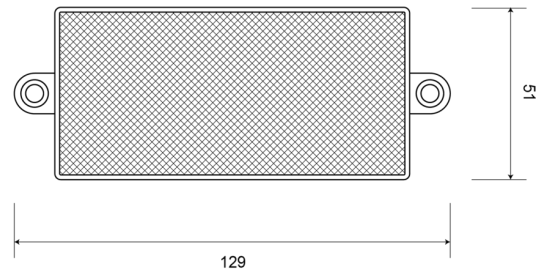

REFLECTORS

330

Reflector | rectangular | amber

EAN: 5414184001121

Specifications

| | | | |
|---------------|----------------|------------------|-------------|
| Certification | ECE R3 | Mounting side | Side |
| Color | Amber | Thickness mm | 7 mm |
| Dimensions | 129 mm x 51 mm | To be ordered by | 10 |
| Material | PMMA/ABS | Type | Rectangular |
| Mounting | Screw mount | Weight (kg) | 0,032 Kg |