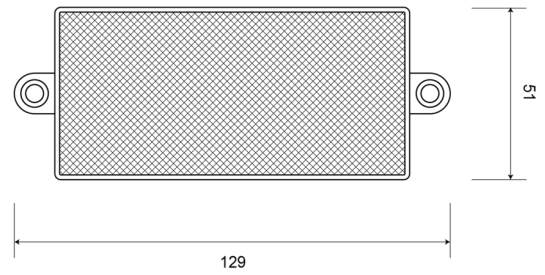

# REFLECTORS

330

Reflector | rectangular | amber

EAN: 5414184001121

## Specifications

Certification	ECE R3	Mounting side	Side
Color	Amber	Thickness mm	7 mm
Dimensions	129 mm x 51 mm	To be ordered by	10
Material	PMMA/ABS	Type	Rectangular
Mounting	Screw mount	Weight (kg)	0,032 Kg