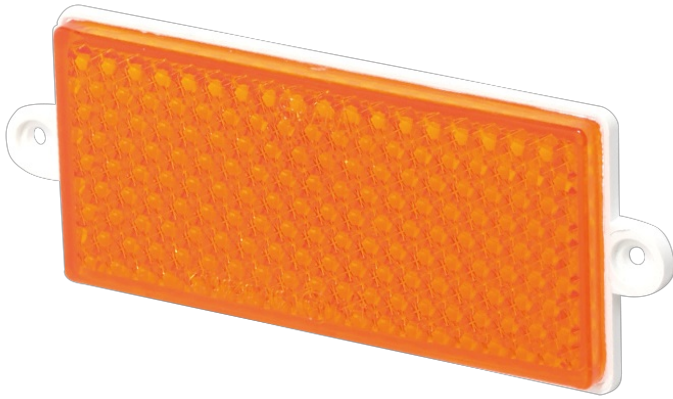

REFLECTORS

330

Reflector | rectangular | amber

EAN: 5414184001121

Specifications

Certification	ECE R3	Mounting side	Side
Color	Amber	Thickness mm	7 mm
Dimensions	129 mm x 51 mm	To be ordered by	10
Material	PMMA/ABS	Type	Rectangular
Mounting	Screw mount	Weight (kg)	0,032 Kg