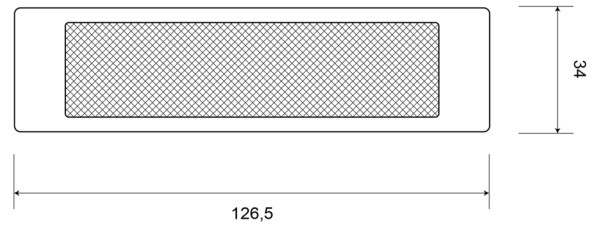

REFLECTORS

31AC

Reflector | rectangular | white

EAN: 5414184001244

Specifications

Certification	ECE R3	Mounting side	Front
Color	White	Thickness mm	6,5 mm
Dimensions	126,5 mm x 34 mm	To be ordered by	10
Material	PMMA/ABS	Type	Rectangular
Mounting	Adhesif	Weight (kg)	0,032 Kg