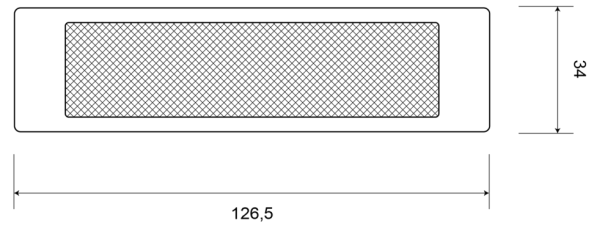

REFLECTORS

31AO

Reflector | rectangular | amber

EAN: 5414184001251

Specifications

Certification	ECE R3	Mounting side	Side
Color	Amber	Thickness mm	6,5 mm
Dimensions	126,5 mm x 34 mm	To be ordered by	10
Material	PMMA/ABS	Type	Rectangular
Mounting	Adhesif	Weight (kg)	0,032 Kg