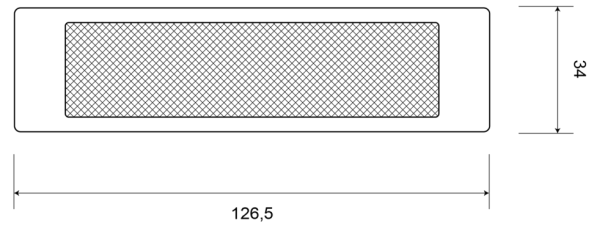

# REFLECTORS

31AO

Reflector | rectangular | amber

EAN: 5414184001251

## Specifications

|               |                  |                  |             |
|---------------|------------------|------------------|-------------|
| Certification | ECE R3           | Mounting side    | Side        |
| Color         | Amber            | Thickness mm     | 6,5 mm      |
| Dimensions    | 126,5 mm x 34 mm | To be ordered by | 10          |
| Material      | PMMA/ABS         | Type             | Rectangular |
| Mounting      | Adhesif          | Weight (kg)      | 0,032 Kg    |