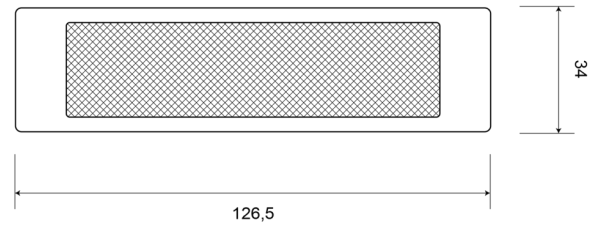

REFLECTORS

31AO

Reflector | rectangular | amber

EAN: 5414184001251

Specifications

Certification	ECE R3	Mounting side	Side
Color	Amber	Thickness mm	6,5 mm
Dimensions	126,5 mm x 34 mm	To be ordered by	10
Material	PMMA/ABS	Type	Rectangular
Mounting	Adhesif	Weight (kg)	0,032 Kg