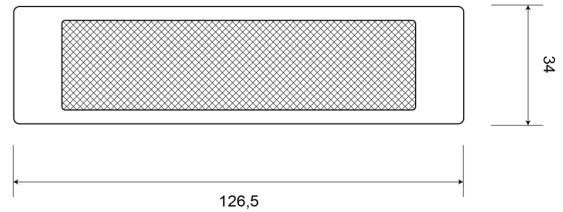

# REFLECTORS

31AO

Reflector | rectangular | amber

EAN: 5414184001251

## Specifications

Certification	ECE R3
Color	Amber
Dimensions	126,5 mm x 34 mm
Material	PMMA/ABS
Mounting	Adhesif

Mounting side	Side
Thickness mm	6,5 mm
To be ordered by	10
Type	Rectangular
Weight (kg)	0,032 Kg