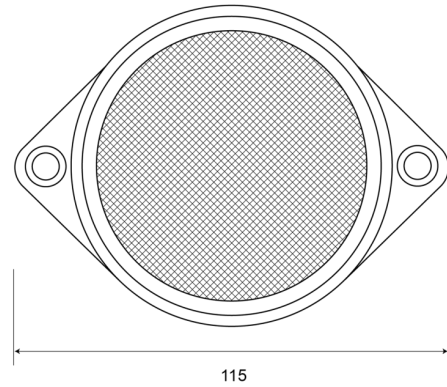

REFLECTORS

340

Reflector | round | red

EAN: 5414184001633

Specifications

Certification	ECE R3	Packing	Bag
Color	Amber	Thickness mm	12 mm
Height mm	85 mm	To be ordered by	10
Material	PMMA/ABS	Type	Round
Mounting	Screw mount	Weight (kg)	0,032 Kg
Mounting side	Rear	Width mm	115 mm