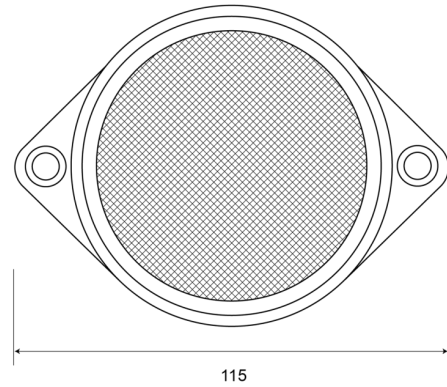

# REFLECTORS

340

Reflector | round | red

EAN: 5414184001633

## Specifications

Certification	ECE R3	Packing	Bag
Color	Amber	Thickness mm	12 mm
Height mm	85 mm	To be ordered by	10
Material	PMMA/ABS	Type	Round
Mounting	Screw mount	Weight (kg)	0,032 Kg
Mounting side	Rear	Width mm	115 mm