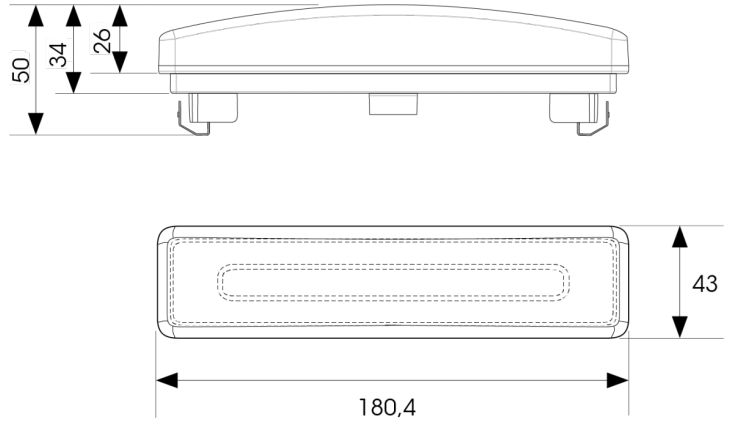

MARKERLIGHTS

SCANILED1

Front position lamp | 12-24V | Scania

EAN: 5414184001565

Specifications

Certification	ECE R7	Light source	LED
Color	White	Mounting	Recess mount
Colour of LEDs	White	Mounting side	Front
Colour of lens	Clear	Operating voltage	12V - 24V
Connection	AMP MCP 2.8 connector	Operation temperature	-30°C / +65°C
Dimensions	180 x 43 x 34 mm	Packing	POS packaging
EMC	EMC R10	To be ordered by	1
EMC R10	Yes	Type	Front position lamp
Functions	Front end-outline light	Weight (kg)	0,180 Kg
IP-degree	IP66+IP68	With Tail light	Yes