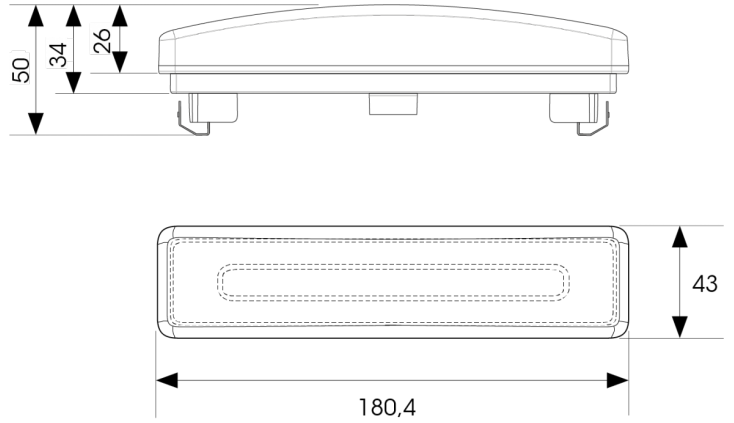

# MARKERLIGHTS

SCANILED1

Front position lamp | 12-24V | Scania

EAN: 5414184001565

## Specifications

Certification	ECE R7	Light source	LED
Color	White	Mounting	Recess mount
Colour of LEDs	White	Mounting side	Front
Colour of lens	Clear	Operating voltage	12V - 24V
Connection	AMP MCP 2.8 connector	Operation temperature	-30°C / +65°C
Dimensions	180 x 43 x 34 mm	Packing	POS packaging
EMC	EMC R10	To be ordered by	1
EMC R10	Yes	Type	Front position lamp
Functions	Front end-outline light	Weight (kg)	0,180 Kg
IP-degree	IP66+IP68	With Tail light	Yes