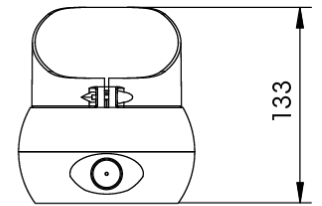

EAN: 5414184420052

Specifications

Color	Green/amber/red	Operating voltage	230V
Dimensions	342 mm x 120 mm x 133 mm	Shape	Rectangular/long/elongated, Round
IP-degree	IP66	To be ordered by	1
Light source	LED	Weight (kg)	0,940 Kg