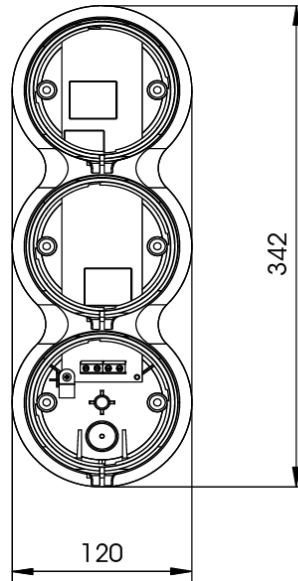

EAN: 5414184420052

Specifications

Color	Green/amber/red	Operating voltage	230V
Dimensions	342 mm x 120 mm x 133 mm	Shape	Rectangular/long/elongated, Round
IP-degree	IP66	To be ordered by	1
Light source	LED	Weight (kg)	0,940 Kg