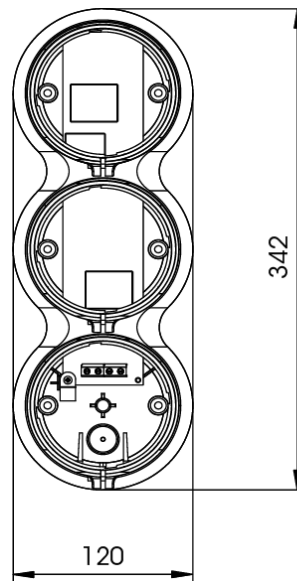

EAN: 5414184420052

Specifications

Color	Green/amber/red	Operating voltage	230V
Dimensions	342 mm x 120 mm x 133 mm	Shape	Rectangular/long/elongated, Round
IP-degree	IP66	To be ordered by	1
Light source	LED	Weight (kg)	0,940 Kg