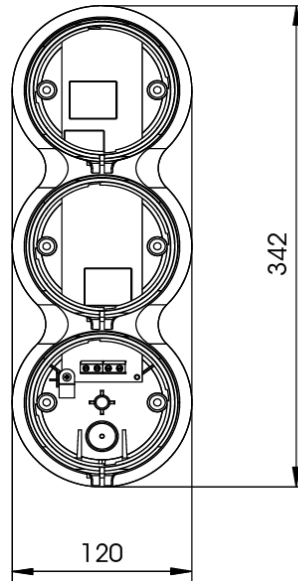

### Specifications

Color	Green/amber/red	Operating voltage	230V
Dimensions	342 mm x 120 mm x 133 mm	Shape	Rectangular/long/elongated, Round
IP-degree	IP66	To be ordered by	1
Light source	LED	Weight (kg)	0,940 Kg