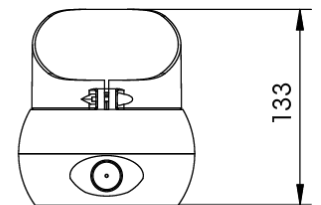

### Specifications

Color	Green/amber/red	Operating voltage	230V
Dimensions	342 mm x 120 mm x 133 mm	Shape	Rectangular/long/elongated, Round
IP-degree	IP66	To be ordered by	1
Light source	LED	Weight (kg)	0,940 Kg