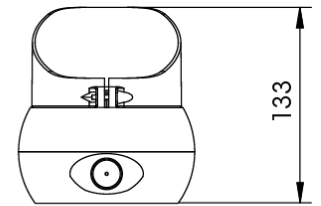

### Specifications

Color	Green/amber/red	Operating voltage	230V
Dimensions	342 mm x 120 mm x 133 mm	Shape	Rectangular/long/elongated, Round
IP-degree	IP66	To be ordered by	1
Light source	LED	Weight (kg)	0,940 Kg