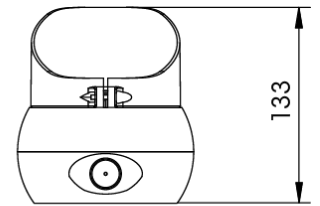

EAN: 5414184420052

Specifications

Color	Green/amber/red	Operating voltage	230V
Dimensions	342 mm x 120 mm x 133 mm	Shape	Rectangular/long/elongated, Round
IP-degree	IP66	To be ordered by	1
Light source	LED	Weight (kg)	0,940 Kg