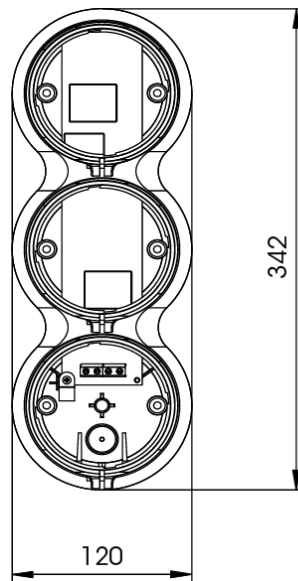

### Specifications

Color	Green/amber/red	Operating voltage	230V
Dimensions	342 mm x 120 mm x 133 mm	Shape	Rectangular/long/elongated, Round
IP-degree	IP66	To be ordered by	1
Light source	LED	Weight (kg)	0,940 Kg