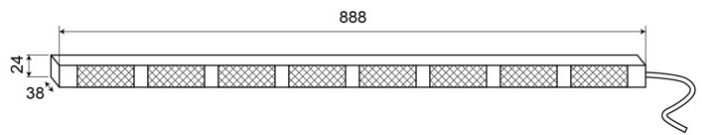

LED TRAFFIC ADVISORS

TRAFLED8-O-
CTR2.REV1

LED traffic advisor | 8 modules | 12-24V |
TRAFLEDCONTR2.REV1 | amber

EAN: 5414184035560

Specifications

Color	Amber	Number of flash patterns	20 warning +11 arrow
Colour of lens	Clear	Number of modules	8
Connection	Open cable ends	Operating voltage	12V - 24V
Dimensions	888 mm x 38 mm x 24 mm	Operation temperature	-30°C / +65°C
EMC R10	Yes	Supplied with	Control box, universal mounting brackets, cables, manual
IP-degree	IP67	To be ordered by	1
Length of cable (m)	15 m	Weight (kg)	2,8 Kg
Light source	LED		
Mounting	Surface mount		
Number of LEDs	8x3		