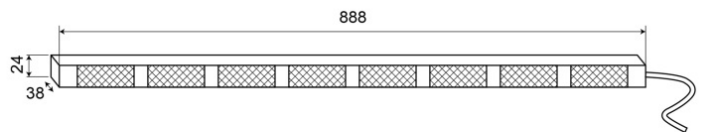

LED TRAFFIC ADVISORS

TRAFLED8-O-
CTR2.REV1

LED traffic advisor | 8 modules | 12-24V |
TRAFLEDCONTR2.REV1 | amber

EAN: 5414184035560

Specifications

Color	Amber	Number of flash patterns	20 warning +11 arrow
Colour of lens	Clear	Number of modules	8
Connection	Open cable ends	Operating voltage	12V - 24V
Dimensions	888 mm x 38 mm x 24 mm	Operation temperature	-30°C / +65°C
EMC R10	Yes	Supplied with	Control box, universal mounting brackets, cables, manual
IP-degree	IP67	To be ordered by	1
Length of cable (m)	15 m	Weight (kg)	2,8 Kg
Light source	LED		
Mounting	Surface mount		
Number of LEDs	8x3		