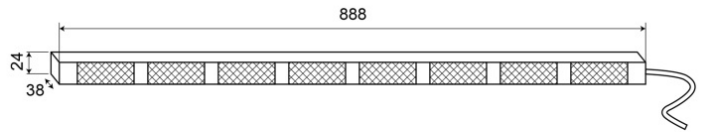

# LED TRAFFIC ADVISORS

TRAFLED8-O-  
CTR2.REV1

LED traffic advisor | 8 modules | 12-24V |  
TRAFLEDCONTR2.REV1 | amber

EAN: 5414184035560

## Specifications

Color	Amber	Number of flash patterns	20 warning +11 arrow
Colour of lens	Clear	Number of modules	8
Connection	Open cable ends	Operating voltage	12V - 24V
Dimensions	888 mm x 38 mm x 24 mm	Operation temperature	-30°C / +65°C
EMC R10	Yes	Supplied with	Control box, universal mounting brackets, cables, manual
IP-degree	IP67	To be ordered by	1
Length of cable (m)	15 m	Weight (kg)	2,8 Kg
Light source	LED		
Mounting	Surface mount		
Number of LEDs	8x3		