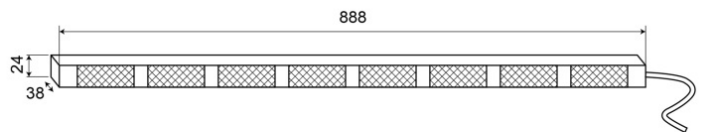

# LED TRAFFIC ADVISORS

TRAFLED8-O-  
CTR2.REV1

LED traffic advisor | 8 modules | 12-24V |  
TRAFLEDCONTR2.REV1 | amber

EAN: 5414184035560

## Specifications

Color	Amber	Number of flash patterns	20 warning +11 arrow
Colour of lens	Clear	Number of modules	8
Connection	Open cable ends	Operating voltage	12V - 24V
Dimensions	888 mm x 38 mm x 24 mm	Operation temperature	-30°C / +65°C
EMC R10	Yes	Supplied with	Control box, universal mounting brackets, cables, manual
IP-degree	IP67	To be ordered by	1
Length of cable (m)	15 m	Weight (kg)	2,8 Kg
Light source	LED		
Mounting	Surface mount		
Number of LEDs	8x3		