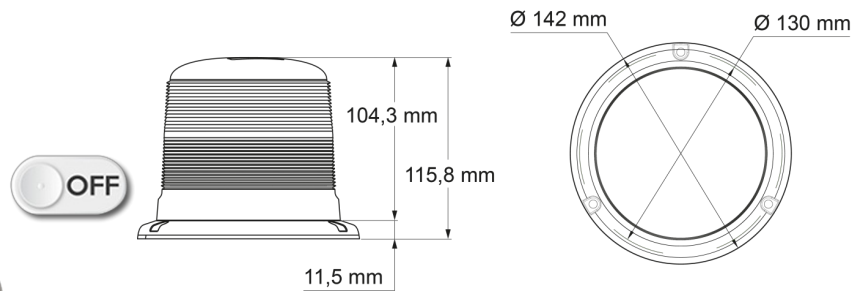

ROTATING BEACONS

518-DV-O/B

Beacon | 2x15 LEDs | 3 bolt mounting | Clear lens | amber/blue

EAN: 5414184019737

Specifications

Characteristics	LED dual color beacon : amber & blue !
Color	Amber/blue
Colour of LEDs	Amber and blue
Colour of lens	Clear
Connection	Open cable ends
Diameter mm	142 mm
ECE R65 Class 1	Yes
ECE R65 Class 2	Yes
EMC R10	Yes
Good to know	ECE R65 Class 1 approved in amber, ECE Class 2 approved in blue
Height mm	116 mm
Height range	111 - 130 mm

IP-degree	IPX6
Light source	LED
Mounting	3 bolt mounting
Number of LEDs	30
Number of flash patterns	16
Operating voltage	12V - 24V
Operation temperature	-30°C / +65°C
Packing	POS packaging
Supplied with	Manual, mounting screws
Synchronisable	No
To be ordered by	1
Weight (kg)	0,593 Kg