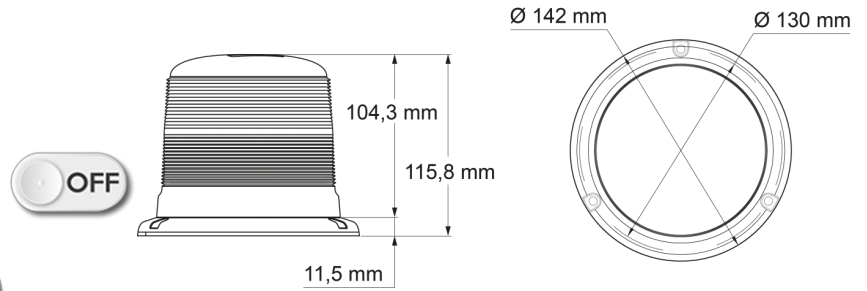

ROTATING BEACONS

518-DV-O/B

Beacon | 2x15 LEDs | 3 bolt mounting | Clear lens |
amber/blue

EAN: 5414184019737

Specifications

Characteristics	LED dual color beacon : amber & blue !
Color	Amber/blue
Colour of LEDs	Amber and blue
Colour of lens	Clear
Connection	Open cable ends
Diameter mm	142 mm
ECE R65 Class 1	Yes
ECE R65 Class 2	Yes
EMC R10	Yes
Good to know	ECE R65 Class 1 approved in amber, ECE Class 2 approved in blue
Height mm	116 mm
Height range	111 - 130 mm

IP-degree	IPX6
Light source	LED
Mounting	3 bolt mounting
Number of LEDs	30
Number of flash patterns	16
Operating voltage	12V - 24V
Operation temperature	-30°C / +65°C
Packing	POS packaging
Supplied with	Manual, mounting screws
Synchronisable	No
To be ordered by	1
Weight (kg)	0,593 Kg