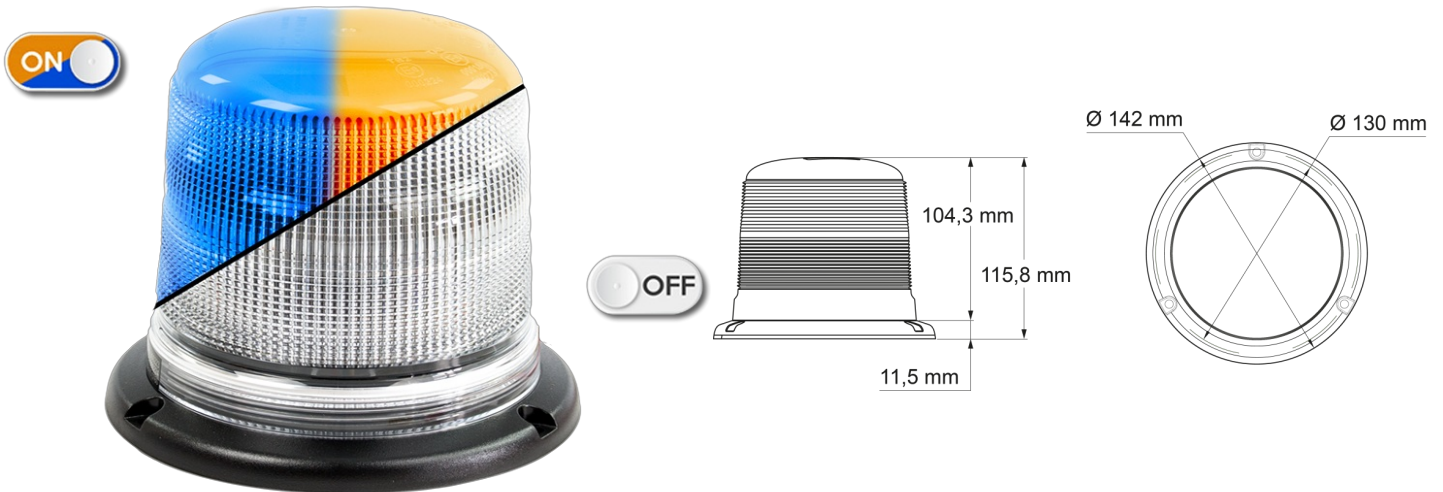

# ROTATING BEACONS

518-DV-O/B

Beacon | 2x15 LEDs | 3 bolt mounting | Clear lens | amber/blue

EAN: 5414184019737

## Specifications

Characteristics	LED dual color beacon : amber & blue !	Light source	LED
Color	Amber/blue	Mounting	3 bolt mounting
Colour of LEDs	Amber and blue	Number of LEDs	30
Colour of lens	Clear	Number of flash patterns	16
Connection	Open cable ends	Operating voltage	12V - 24V
Diameter mm	142 mm	Operation temperature	-30°C / +65°C
ECE R65 Class 2	Yes	Packing	POS packaging
EMC R10	Yes	Supplied with	Manual, mounting screws
Height mm	116 mm	Synchronisable	No
Height range	111 - 130 mm	To be ordered by	1
IP-degree	IPX6	Weight (kg)	0,593 Kg