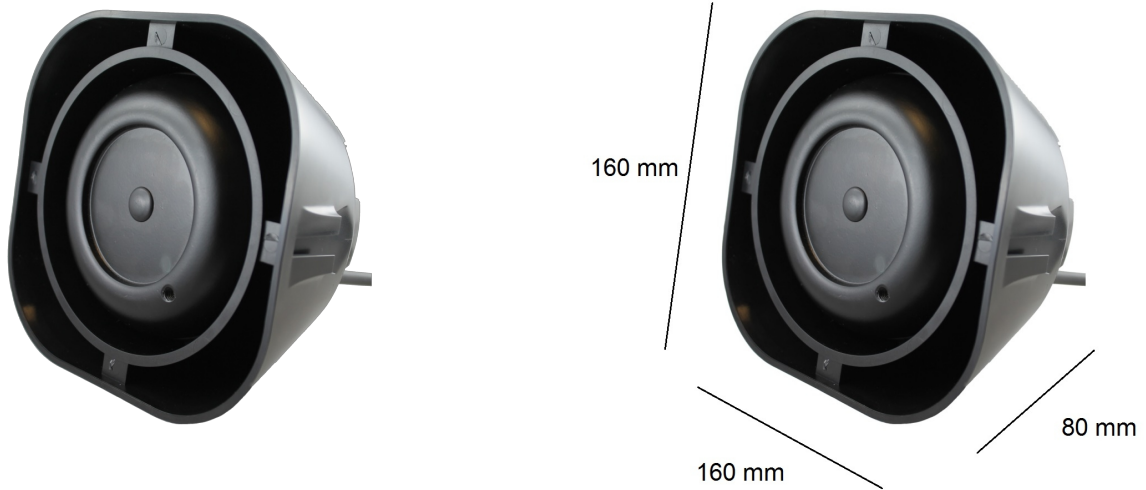

HP150/3

Speaker | 150 watt - 115 dB

EAN: 5414184002159

Specifications

| | |
|-----------------|--|
| Characteristics | Flat model, only 80 mm thick ! |
| Decibel | 115 dB(A) at 3.5 m (in combination with KIT SPA, CCS4 LS and CCS8 LS sirens) |
| Dimensions | 160 x 160 x 80 mm |
| IP-degree | IP54 |
| Mounting | Hidden |

| | |
|------------------|----------|
| Specifications | 8 ohm |
| To be ordered by | 1 |
| Type | Speaker |
| Watt | 150 Watt |
| Weight (kg) | 2,400 Kg |