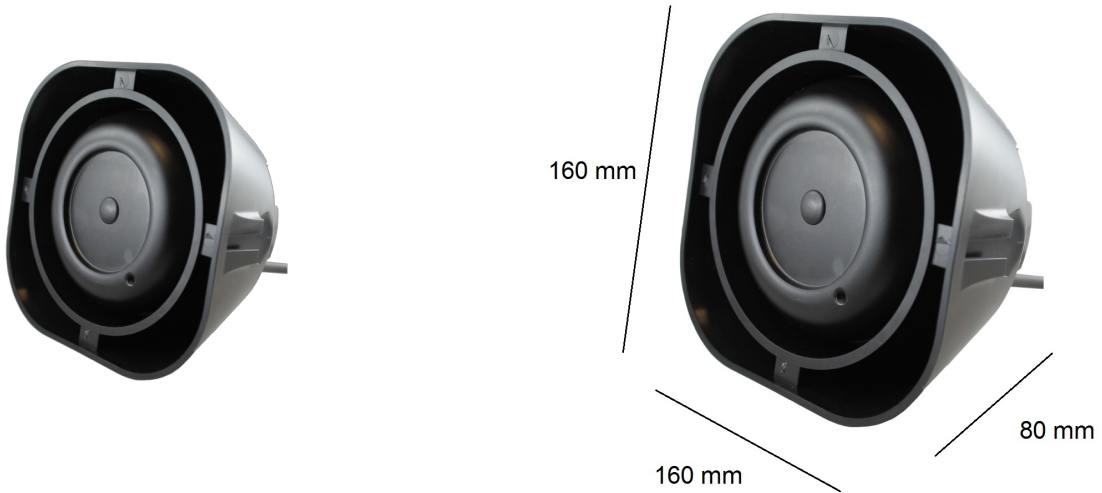

# SIRENS AND SPEAKERS

HP150/3

Speaker | 150 watt - | 8 ohm | 115 dB

EAN: 5414184002159

## Specifications

Characteristics	Flat model, only 80 mm thick !
Decibel	115 dB(A) at 3.5 m (in combination with KIT SPA, CCS4 LS and CCS8 LS sirens)
Dimensions	160 x 160 x 80 mm
IP-degree	IP54
Mounting	Hidden

Specifications	8 ohm
To be ordered by	1
Type	Speaker
Watt	150 Watt
Weight (kg)	2,400 Kg