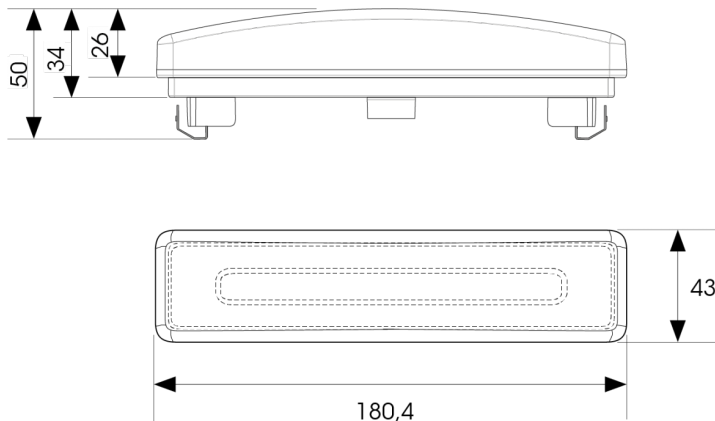

# MARKERLIGHTS

SCANILED1-OR

Front position light | amber | 12-24V | Scania

EAN: 5414184001572

## Specifications

Certification	ECE R91	Light source	LED
Color	Amber	Mounting	Recess mount
Colour of LEDs	Amber	Mounting side	Front
Colour of lens	Clear	Operating voltage	12V - 24V
Connection	AMP MCP 2.8 connector	Operation temperature	-30°C / +65°C
Dimensions	180 x 43 x 34 mm	Packing	POS packaging
EMC	EMC R10	To be ordered by	1
EMC R10	Yes	Type	Front position lamp
Functions	Front end-outline light	Weight (kg)	0,180 Kg
IP-degree	IP66+IP68	With Tail light	Yes