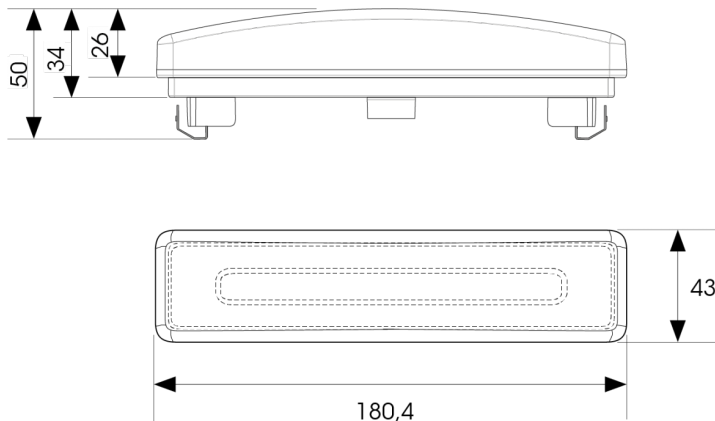

MARKERLIGHTS

SCANILED1-OR

Front position light | amber | 12-24V | Scania

EAN: 5414184001572

Specifications

Certification	ECE R91	Light source	LED
Color	Amber	Mounting	Recess mount
Colour of LEDs	Amber	Mounting side	Front
Colour of lens	Clear	Operating voltage	12V - 24V
Connection	AMP MCP 2.8 connector	Operation temperature	-30°C / +65°C
Dimensions	180 x 43 x 34 mm	Packing	POS packaging
EMC	EMC R10	To be ordered by	1
EMC R10	Yes	Type	Front position lamp
Functions	Front end-outline light	Weight (kg)	0,180 Kg
IP-degree	IP66+IP68	With Tail light	Yes