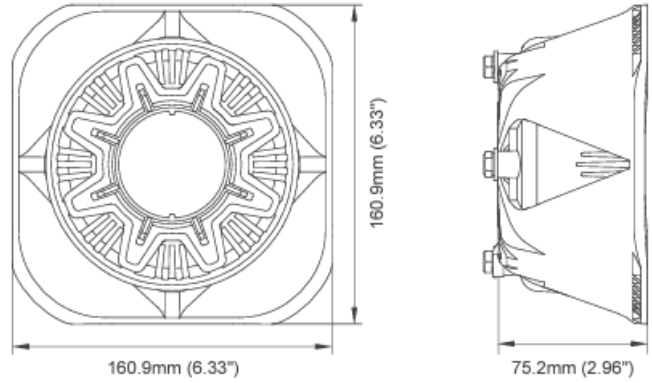

SIRENS AND SPEAKERS

900.000002

Speaker JS100-C1 | 100W | 11 ohm | 125 dB

EAN: 5414184019799

Specifications

Characteristics	Reinforced Nylon housing & cast aluminium driver unit.
Decibel	124,5 dB @ 3 meter
Dimensions	161 mm x 161 mm x 75 mm
IP-degree	IP54
Mounting	Bracket
Operation temperature	-30°C / +65°C

Specifications	11 ohm
To be ordered by	1
Type	Speaker
Watt	100 Watt
Weight (kg)	2,550 Kg