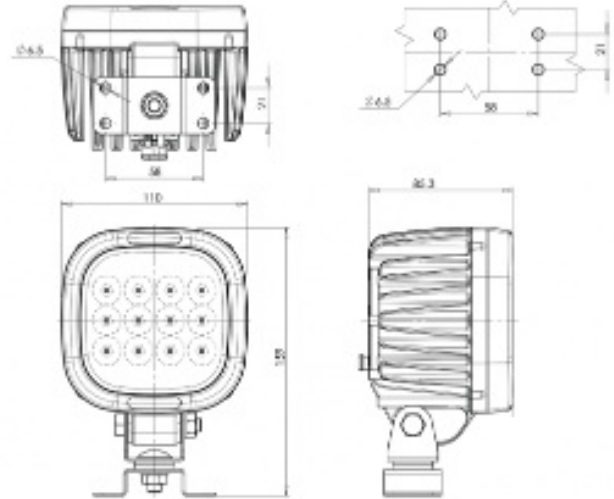

# WORK LIGHTS

8010

LED worklamp | 12-70V | square | 8000 lumen | spot

EAN: 5414184519893

## Specifications

Characteristics	100% aluminium housing 'anti-corrosion' with heat conductive black coating	Lumen range	Mega (> 8000 Lumen)
Colour of LEDs	White	Mounting	Bracket omega type
Colour of lens	Clear	Number of LEDs	12
Connection	Open cable ends	Operating voltage	12V - 70V
Dimensions	110 x 159 x 85.3 mm	Operation temperature	-30°C / +65°C
EMC	EMC R10	To be ordered by	1
EMC R10	Yes	Type	Square
Good to know	Spot function, a concentrated beam to shine far away.	Watt	78 Watt
IP-degree	IP66+IP68	Weight (kg)	1,090 Kg
Length of cable (m)	2,5 m		
Light source	LED		
Lumen	8000		