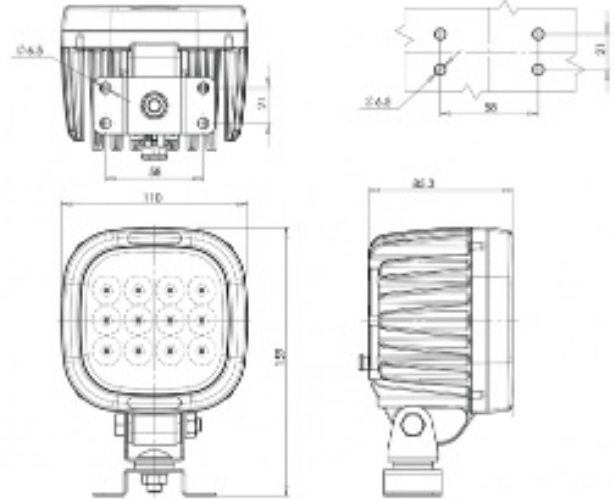

8010

LED worklamp | 12-70V | square | 8000 lumen | spot

EAN: 5414184519893

Specifications

Characteristics	100% aluminium housing 'anti-corrosion' with heat conductive black coating	Lumen range	Mega (> 8000 Lumen)
Colour of LEDs	White	Mounting	Bracket omega type
Colour of lens	Clear	Number of LEDs	12
Connection	Open cable ends	Operating voltage	12V - 70V
Dimensions	110 x 159 x 85.3 mm	Operation temperature	-30°C / +65°C
EMC	EMC R10	To be ordered by	1
EMC R10	Yes	Type	Square
Good to know	Spot function, a concentrated beam to shine far away.	Watt	78 Watt
IP-degree	IP66+IP68	Weight (kg)	1,090 Kg
Length of cable (m)	2,5 m		
Light source	LED		
Lumen	8000		