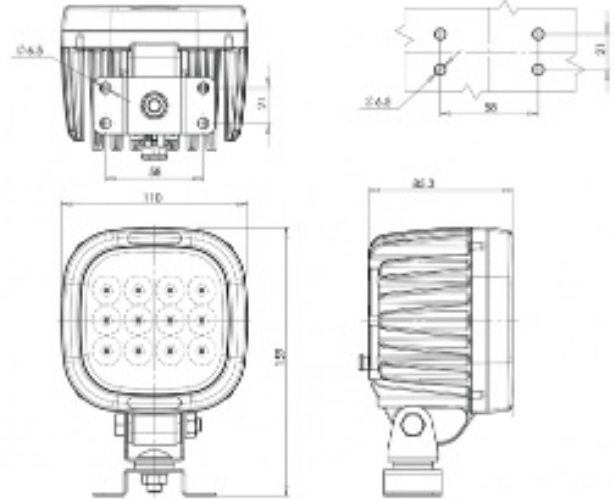

WORK LIGHTS

8010

LED worklamp | 12-70V | square | 8000 lumen | spot

EAN: 5414184519893

Specifications

Characteristics	100% aluminium housing 'anti-corrosion' with heat conductive black coating	Lumen range	Mega (> 8000 Lumen)
Colour of LEDs	White	Mounting	Bracket omega type
Colour of lens	Clear	Number of LEDs	12
Connection	Open cable ends	Operating voltage	12V - 70V
Dimensions	110 x 159 x 85.3 mm	Operation temperature	-30°C / +65°C
EMC	EMC R10	To be ordered by	1
EMC R10	Yes	Type	Square
Good to know	Spot function, a concentrated beam to shine far away.	Watt	78 Watt
IP-degree	IP66+IP68	Weight (kg)	1,090 Kg
Length of cable (m)	2,5 m		
Light source	LED		
Lumen	8000		