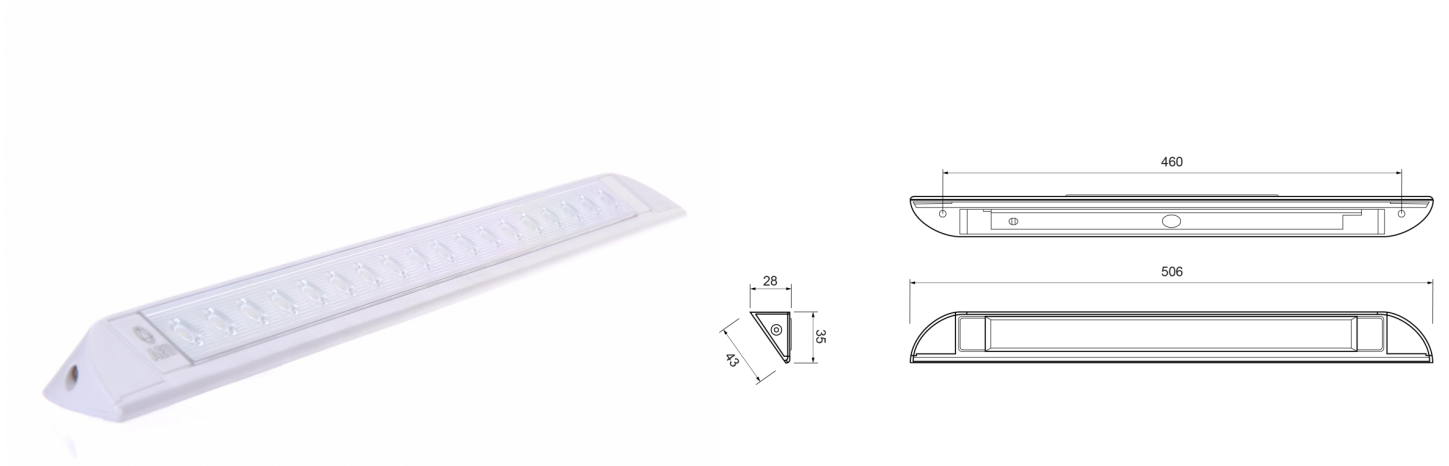

INTERIOR LIGHTS

C2-90-506

Interior light | LED | strip | white

EAN: 5414184260115

Specifications

Certification	CE	Number of LEDs	18
Color	White	Operating voltage	12V - 24V
Colour of lens	Clear	Operation temperature	-30°C / +50°C
Connection	Open cable ends	Packing	White box with label
Current draw 12V Amp	0,75 Amp	Switch	No
Dimensions	506 x 28 x 43 mm	To be ordered by	1
Dimensions	506 mm x 28 mm x 43 mm	Type	Oblong - corner mounting
IP-degree	IP67	Watt	9 Watt
Length of cable (m)	0,35 m	Weight (kg)	0,125 Kg
Light source	LED		
Lumen	1000		
Mounting	Surface mount		