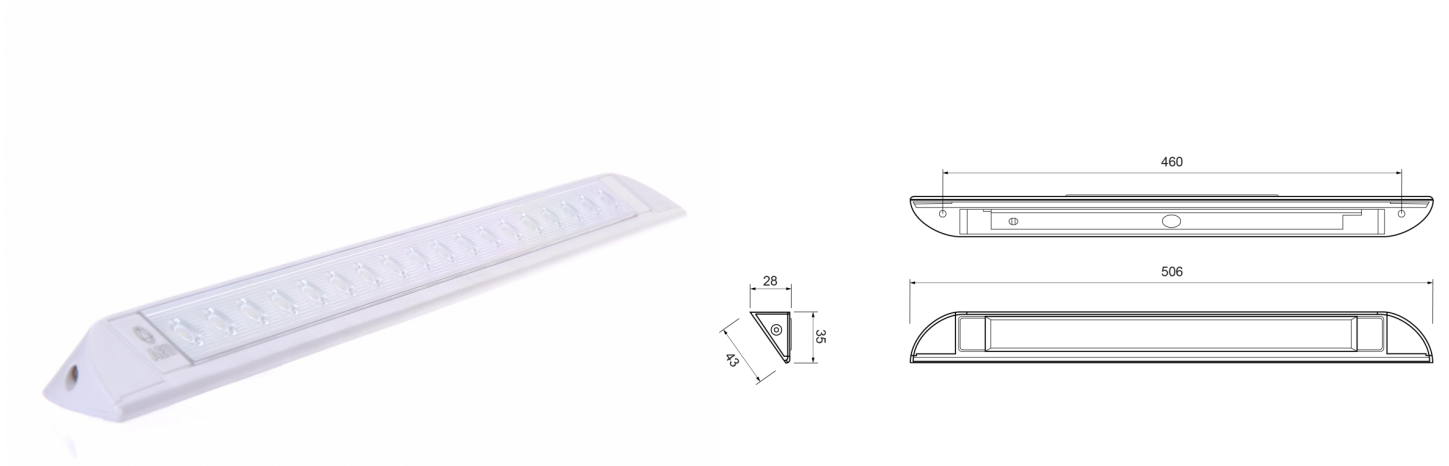

# INTERIOR LIGHTS

C2-90-506

Interior light | LED | strip | white

EAN: 5414184260115

## Specifications

Certification	CE	Number of LEDs	18
Color	White	Operating voltage	12V - 24V
Colour of lens	Clear	Operation temperature	-30°C / +50°C
Connection	Open cable ends	Packing	White box with label
Current draw 12V Amp	0,75 Amp	Switch	No
Dimensions	506 x 28 x 43 mm	To be ordered by	1
Dimensions	506 mm x 28 mm x 43 mm	Type	Oblong - corner mounting
IP-degree	IP67	Watt	9 Watt
Length of cable (m)	0,35 m	Weight (kg)	0,125 Kg
Light source	LED		
Lumen	1000		
Mounting	Surface mount		