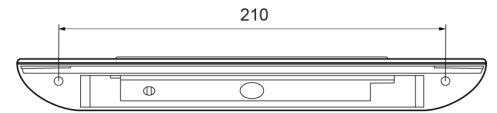

INTERIOR LIGHTS

C2-90-256

Interior light | LED | strip | white

EAN: 5414184260122

Specifications

Certification	CE	Mounting	Surface mount
Color	White	Number of LEDs	9
Colour of lens	Clear	Operating voltage	12V - 24V
Connection	Open cable ends	Operation temperature	-30°C / +50°C
Dimensions	256 x 28 x 43 mm	Packing	White box with label
Dimensions	256 mm x 28 mm x 43 mm	Switch	No
IP-degree	IP67	To be ordered by	1
Length of cable (m)	0,35 m	Type	Oblong - corner mounting
Light source	LED	Watt	4,50 Watt
Lumen	550	Weight (kg)	0,090 Kg