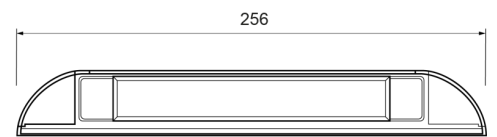

INTERIOR LIGHTS

C2-90-256

Interior light | LED | strip | white

EAN: 5414184260122

Specifications

Certification	CE	Mounting	Surface mount
Color	White	Number of LEDs	9
Colour of lens	Clear	Operating voltage	12V - 24V
Connection	Open cable ends	Operation temperature	-30°C / +50°C
Dimensions	256 x 28 x 43 mm	Packing	White box with label
Dimensions	256 mm x 28 mm x 43 mm	Switch	No
IP-degree	IP67	To be ordered by	1
Length of cable (m)	0,35 m	Type	Oblong - corner mounting
Light source	LED	Watt	4,50 Watt
Lumen	550	Weight (kg)	0,090 Kg