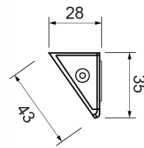

INTERIOR LIGHTS

C2-90-256

Interior light | LED | strip | white

EAN: 5414184260122

Specifications

Certification	CE	Mounting	Surface mount
Color	White	Number of LEDs	9
Colour of lens	Clear	Operating voltage	12V - 24V
Connection	Open cable ends	Operation temperature	-30°C / +50°C
Dimensions	256 x 28 x 43 mm	Packing	White box with label
Dimensions	256 mm x 28 mm x 43 mm	Switch	No
IP-degree	IP67	To be ordered by	1
Length of cable (m)	0,35 m	Type	Oblong - corner mounting
Light source	LED	Watt	4,50 Watt
Lumen	550	Weight (kg)	0,090 Kg