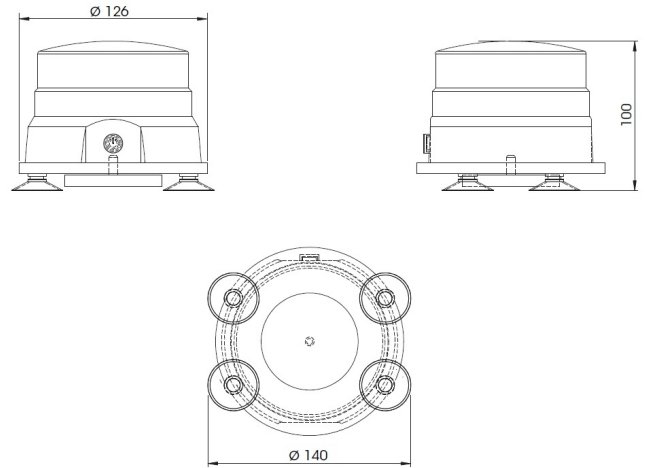

ROTATING BEACONS

TRAVELMATE-
AMBER

Beacon | LED | amber | set | magnetic | battery operated

EAN: 5414184000926

Specifications

Battery	Yes	Magnet type	Neodymium
Battery type	Lithium	Material	Polycarbonat
Characteristics	Dekra certified up to 200 km/h, report 201948385	Mounting	Magnetic with suction cups; Magnetic
Color	Amber	Number of flash patterns	11
Diameter mm	126 mm	Operating voltage	Battery
ECE R65 Class 1	Yes	Operation temperature	-20°C / +50°C
EMC	EMC R10	Packing	Handy, black carrying pouch with separate compartment for the 12V and 230V chargers.
EMC R10	Yes	Run time	6-8 hours
Height mm	100 mm	Supplied with	12 VDC & 230 VAC charger
Height range	70 - 110 mm	Synchronisable	No
IP-degree	IP65	To be ordered by	1
Light source	LED	Watt	6,40 Watt
Lumen	370	Weight (kg)	0,900 Kg