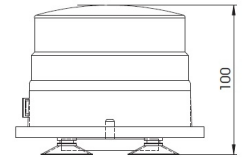

ROTATING BEACONS

TRAVELMATE-
AMBER

Beacon | LED | amber | set | magnetic | battery operated

EAN: 5414184000926

Specifications

Battery	Yes	Magnet type	Neodymium
Battery type	Lithium	Material	Polycarbonat
Characteristics	Dekra certified up to 200 km/h, report 201948385	Mounting	Magnetic with suction cups; Magnetic
Color	Amber	Number of flash patterns	11
Diameter mm	126 mm	Operating voltage	Battery
ECE R65 Class 1	Yes	Operation temperature	-20°C / +50°C
EMC	EMC R10	Packing	Handy, black carrying pouch with separate compartment for the 12V and 230V chargers.
EMC R10	Yes	Run time	6-8 hours
Height mm	100 mm	Supplied with	12 VDC & 230 VAC charger
Height range	70 - 110 mm	Synchronisable	No
IP-degree	IP65	To be ordered by	1
Light source	LED	Watt	6,40 Watt
Lumen	370	Weight (kg)	0,900 Kg