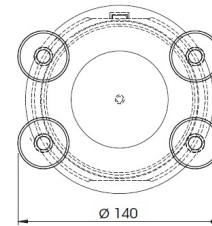

ROTATING BEACONS

TRAVELMATE-
AMBER

Beacon | LED | amber | set | magnetic | battery operated

EAN: 5414184000926

Specifications

Battery	Yes	Magnet type	Neodymium
Battery type	Lithium	Material	Polycarbonat
Characteristics	Dekra certified up to 200 km/h, report 201948385	Mounting	Magnetic with suction cups; Magnetic
Color	Amber	Number of flash patterns	11
Diameter mm	126 mm	Operating voltage	Battery
ECE R65 Class 1	Yes	Operation temperature	-20°C / +50°C
EMC	EMC R10	Packing	Handy, black carrying pouch with separate compartment for the 12V and 230V chargers.
EMC R10	Yes	Run time	6-8 hours
Height mm	100 mm	Supplied with	12 VDC & 230 VAC charger
Height range	70 - 110 mm	Synchronisable	No
IP-degree	IP65	To be ordered by	1
Light source	LED	Watt	6,40 Watt
Lumen	370	Weight (kg)	0,900 Kg