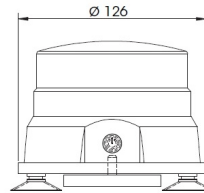

ROTATING BEACONS

TRAVELMATE-
AMBER

Beacon | LED | amber | set | magnetic | battery operated

EAN: 5414184000926

Specifications

Battery	Yes	Magnet type	Neodymium
Battery type	Lithium	Material	Polycarbonat
Characteristics	Dekra certified up to 200 km/h, report 201948385	Mounting	Magnetic with suction cups; Magnetic
Color	Amber	Number of flash patterns	11
Diameter mm	126 mm	Operating voltage	Battery
ECE R65 Class 1	Yes	Operation temperature	-20°C / +50°C
EMC	EMC R10	Packing	Handy, black carrying pouch with separate compartment for the 12V and 230V chargers.
EMC R10	Yes	Run time	6-8 hours
Height mm	100 mm	Supplied with	12 VDC & 230 VAC charger
Height range	70 - 110 mm	Synchronisable	No
IP-degree	IP65	To be ordered by	1
Light source	LED	Watt	6,40 Watt
Lumen	370	Weight (kg)	0,900 Kg