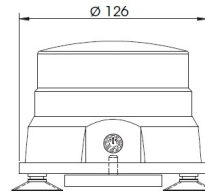

ROTATING BEACONS

TRAVELMATE-
AMBER

Beacon | LED | amber | set | magnetic | battery operated

EAN: 5414184000926

Specifications

Battery	Yes	Magnet type	Neodymium
Battery type	Lithium	Material	Polycarbonat
Characteristics	Dekra certified up to 200 km/h, report 201948385	Mounting	Magnetic with suction cups; Magnetic
Color	Amber	Number of flash patterns	11
Diameter mm	126 mm	Operating voltage	Battery
ECE R65 Class 1	Yes	Operation temperature	-20°C / +50°C
EMC	EMC R10	Packing	Handy, black carrying pouch with separate compartment for the 12V and 230V chargers.
EMC R10	Yes	Run time	6-8 hours
Height mm	100 mm	Supplied with	12 VDC & 230 VAC charger
Height range	70 - 110 mm	Synchronisable	No
IP-degree	IP65	To be ordered by	1
Light source	LED	Watt	6,40 Watt
Lumen	370	Weight (kg)	0,900 Kg