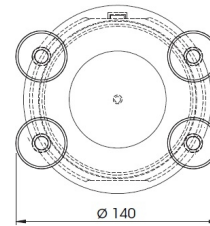

ROTATING BEACONS

TRAVELMATE-
AMBER

Beacon | LED | amber | set | magnetic | battery operated

EAN: 5414184000926

Specifications

Battery	Yes	Magnet type	Neodymium
Battery type	Lithium	Material	Polycarbonat
Characteristics	Dekra certified up to 200 km/h, report 201948385	Mounting	Magnetic with suction cups; Magnetic
Color	Amber	Number of flash patterns	11
Diameter mm	126 mm	Operating voltage	Battery
ECE R65 Class 1	Yes	Operation temperature	-20°C / +50°C
EMC	EMC R10	Packing	Handy, black carrying pouch with separate compartment for the 12V and 230V chargers.
EMC R10	Yes	Run time	6-8 hours
Height mm	100 mm	Supplied with	12 VDC & 230 VAC charger
Height range	70 - 110 mm	Synchronisable	No
IP-degree	IP65	To be ordered by	1
Light source	LED	Watt	6,40 Watt
Lumen	370	Weight (kg)	0,900 Kg