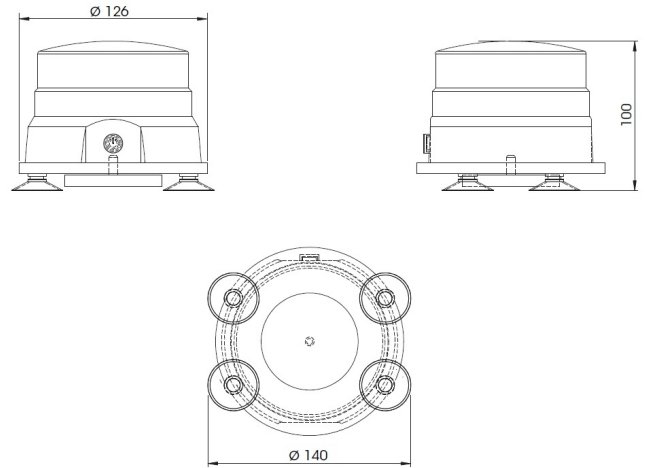

ROTATING BEACONS

TRAVELMATE-
AMBER

Beacon | LED | amber | set | magnetic | battery operated

EAN: 5414184000926

Specifications

Battery	Yes	Magnet type	Neodymium
Battery type	Lithium	Material	Polycarbonat
Characteristics	Dekra certified up to 200 km/h, report 201948385	Mounting	Magnetic with suction cups
Color	Amber	Number of flash patterns	11
Diameter mm	126 mm	Operating voltage	Battery
Diameter range	131 - 170 mm	Operation temperature	-20°C / +50°C
ECE R65 Class 1	Yes	Packing	Handy, black carrying pouch with separate compartment for the 12V and 230V chargers.
EMC	EMC R10	Run time	6-8 hours
EMC R10	Yes	Supplied with	12 VDC & 230 VAC charger
Height mm	100 mm	Synchronisable	No
Height range	70 - 110 mm	To be ordered by	1
IP-degree	IP65	Watt	6,40 Watt
Light source	LED	Weight (kg)	0,900 Kg
Lumen	370		