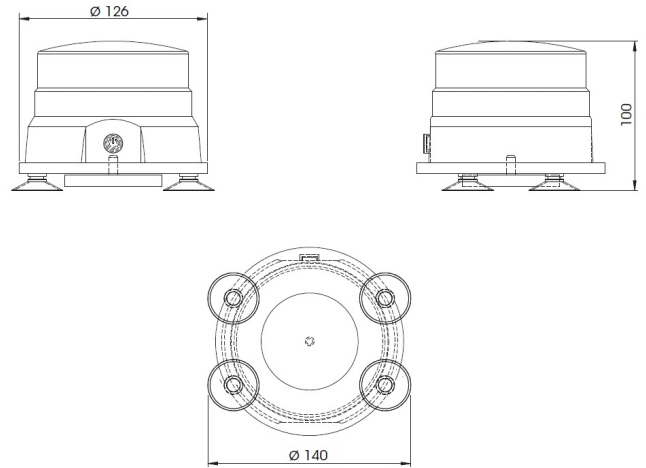

ROTATING BEACONS

TRAVELMATE-
AMBER

Beacon | LED | amber | set | magnetic | battery operated

EAN: 5414184000926

Specifications

Battery	Yes	Magnet type	Neodymium
Battery type	Lithium	Material	Polycarbonat
Characteristics	Dekra certified up to 200 km/h, report 201948385	Mounting	Magnetic with suction cups
Color	Amber	Number of flash patterns	11
Diameter mm	126 mm	Operating voltage	Battery
ECE R65 Class 1	Yes	Operation temperature	-20°C / +50°C
EMC	EMC R10	Packing	Handy, black carrying pouch with separate compartment for the 12V and 230V chargers.
EMC R10	Yes	Run time	6-8 hours
Height mm	100 mm	Supplied with	12 VDC & 230 VAC charger
Height range	70 - 110 mm	Synchronisable	No
IP-degree	IP65	To be ordered by	1
Light source	LED	Watt	6,40 Watt
Lumen	370	Weight (kg)	0,900 Kg