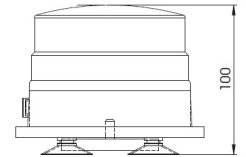

ROTATING BEACONS

TRAVELMATE-
AMBER

Beacon | LED | amber | set | magnetic | battery operated

EAN: 5414184000926

Specifications

Battery	Yes	Magnet type	Neodymium
Battery type	Lithium	Material	Polycarbonat
Characteristics	Dekra certified up to 200 km/h, report 201948385	Mounting	Magnetic with suction cups; Magnetic
Color	Amber	Number of flash patterns	11
Diameter mm	126 mm	Operating voltage	Battery
ECE R65 Class 1	Yes	Operation temperature	-20°C / +50°C
EMC	EMC R10	Packing	Handy, black carrying pouch with separate compartment for the 12V and 230V chargers.
EMC R10	Yes	Run time	6-8 hours
Height mm	100 mm	Supplied with	12 VDC & 230 VAC charger
Height range	70 - 110 mm	Synchronisable	No
IP-degree	IP65	To be ordered by	1
Light source	LED	Watt	6,40 Watt
Lumen	370	Weight (kg)	0,900 Kg